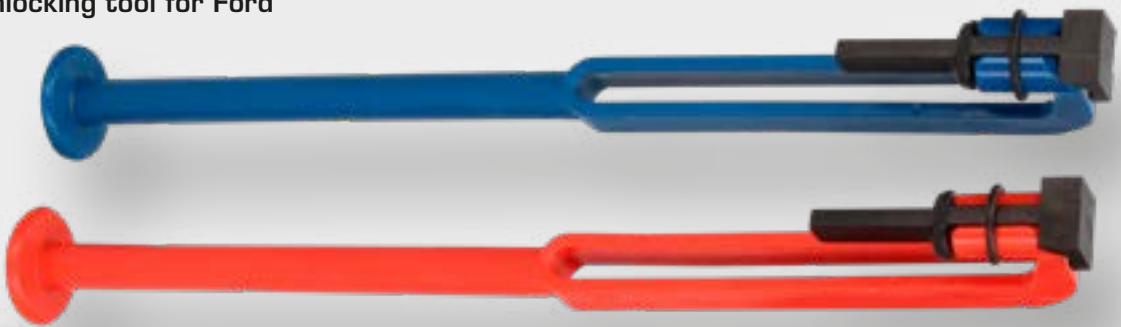

13,- €

BT536001
EAN 4042146779064
Fuel line unlocking tool for Ford

2
pcs.

Ford, GM

19,- €

BT531000
EAN 4042146779071
Fuel line unlocking pliers set, 3 pcs

3
pcs.

Audi, Citroen, Fiat, Ford GM, Mercedes,
Peugeot, Opel, Renault, Volkswagen