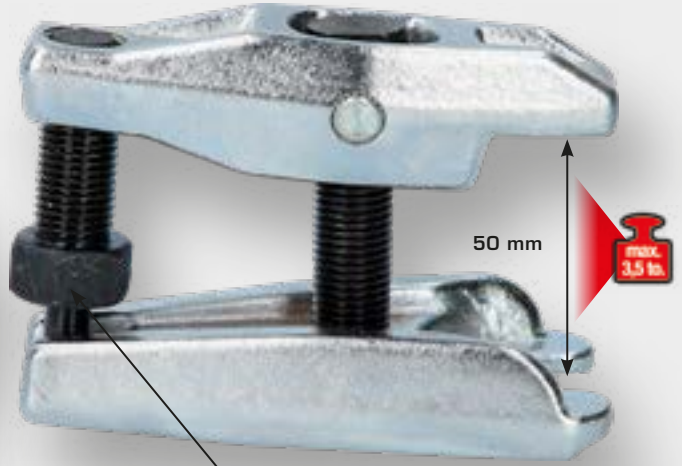

STEERING

18
pcs.

BT651017
EAN 4042146844816
Universal ball joint pusher

50 mm

max.
3,5 t

M14x1,5x48 mm

18-22 mm

19,- €

3
pcs.

23 / 28 / 34 mm

BT661000
EAN 4042146781012
Ball joint remover, 3 pcs

34 mm

28 mm

23 mm