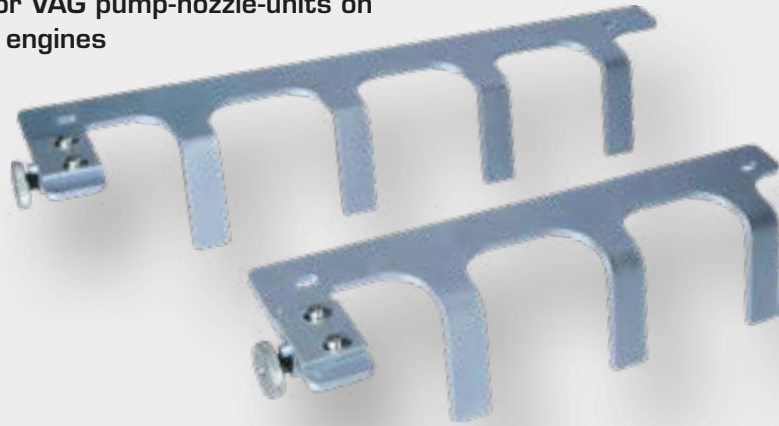

2
 pcs.

Ford 1.8 TDDi / TDCi

26,- €

VAG

BT551350

EAN 4042146822708

Setting gauges for VAG pump-nozzle-units on
3- and 4-cylinder engines

90,- €