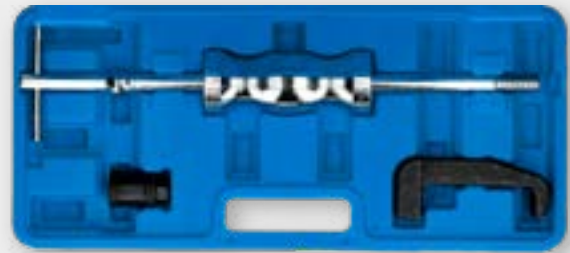

BT551100
EAN 4042146779309
Injector extractor, 3 pcs

3
pcs.

Mercedes Benz CDI
OM611, OM612, OM613

M16 x 1,5mm

M27 x 1,0mm

15,5mm

70mm