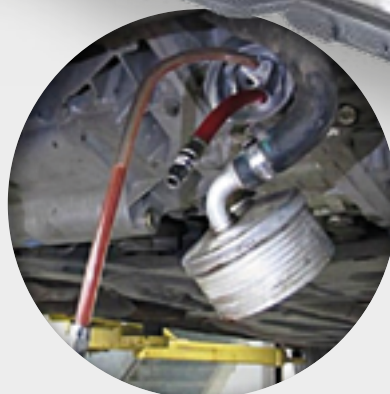

BT626050
EAN 4042146877562

Automatic transmission fluid
changer / flusher including
adapter set 35 pcs

TECHNICAL DATA:

Volume of waste oil containers	15 L
Volume of new oil containers	15 L
Volume of production membrane pumps	50 L/min.
Length connection hoses	2500 mm
Pressure	4-7 bar
Ambient temperature	+10°C bis +50°C
Grid voltage	230V AC / 50 H
Power consumption	0,25 kW

599,- €