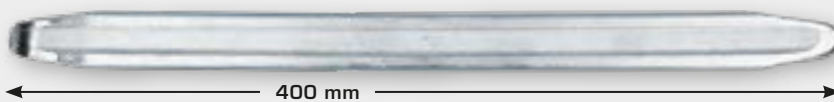

BT691390
EAN 4042146849156
Wheel locking key set for
VW, 22 pcs

100,- €

4
pcs.

BT691100
EAN 4042146781531
Tyre lever set, 4 pcs