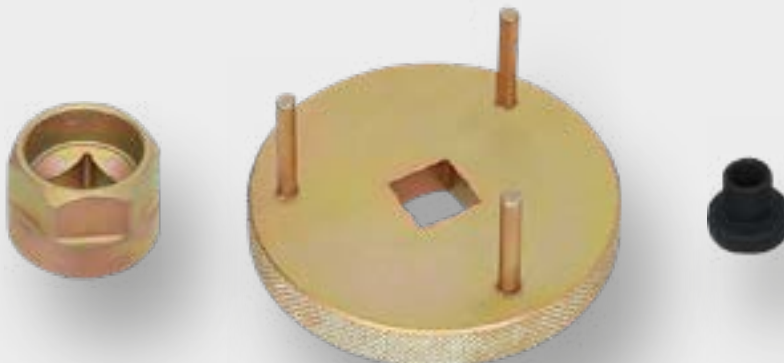

Adjustment and locking tool for diesel
pumps for Renault, Mitsubishi, Opel

23,- €

SPARK PLUGS AND GLOW PLUGS

BT566000
EAN 4042146779422
 Ignition cable extractor

11,- €

VAG

BT561005
4042146845806
 Ignition coil disassembly tool for VAG