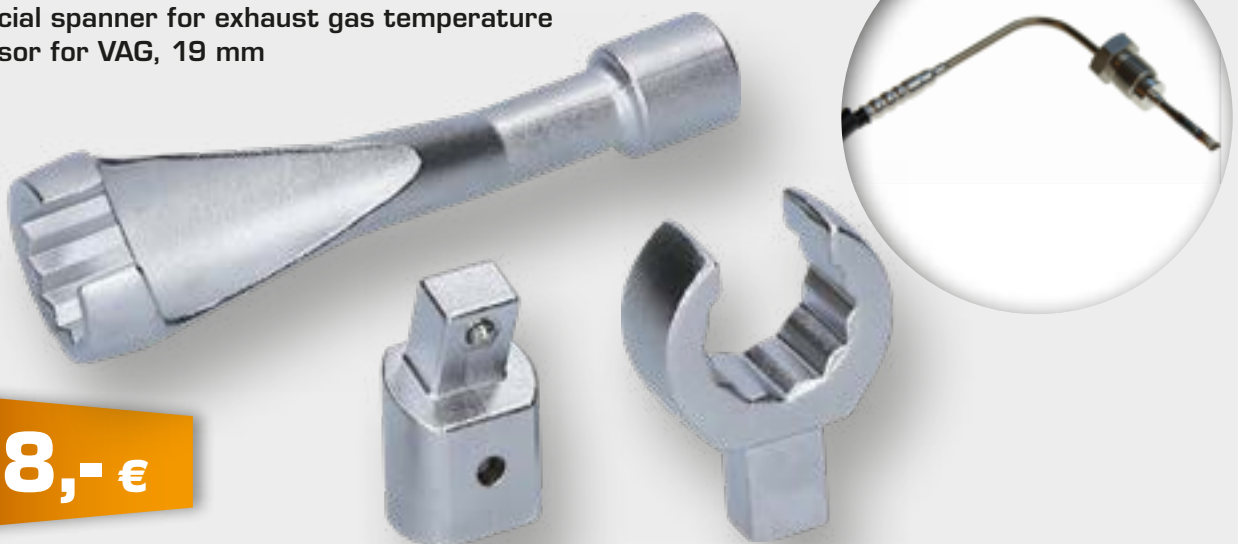

BT606004
EAN 4042146845134
special spanner for exhaust gas temperature
sensor for VAG, 19 mm

28,- €