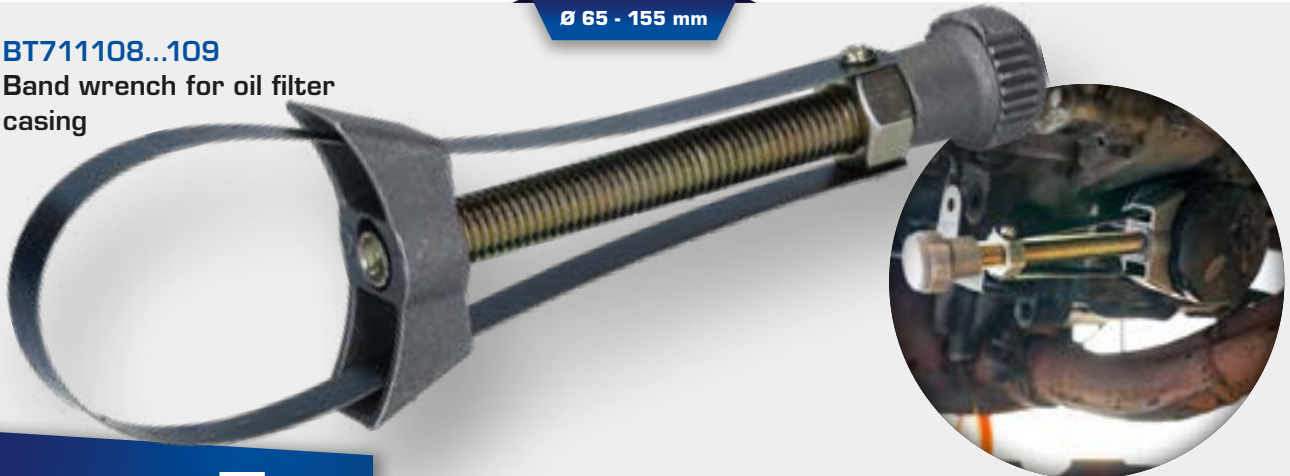

OIL SERVICE

BT711108...109

Band wrench for oil filter casing

Ø 65 - 155 mm

start from **7,- €**

BT No.	Ø mm	EAN 4042146+	PRICE
BT711108	65 - 110	871294	7,00
BT711109	110 - 155	871300	9,00

BT711003...004

Universal oil filter spanner