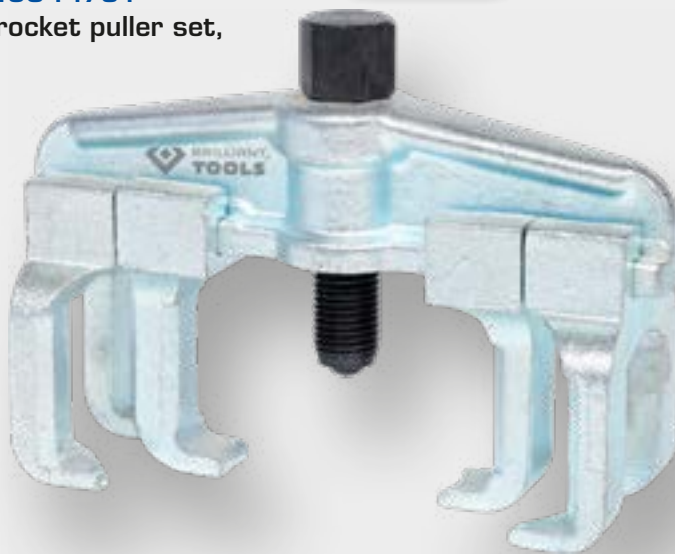

6
pcs.

BT541080
EAN 4042146844731
Camshaft sprocket puller set,
6 pcs