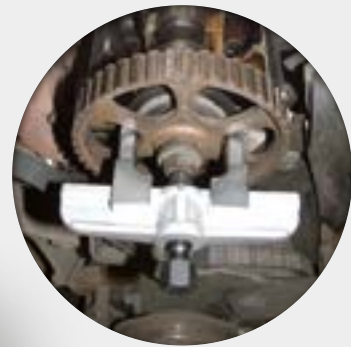

6
pcs.

BT541080
EAN 4042146844731
Camshaft sprocket puller set,
6 pcs