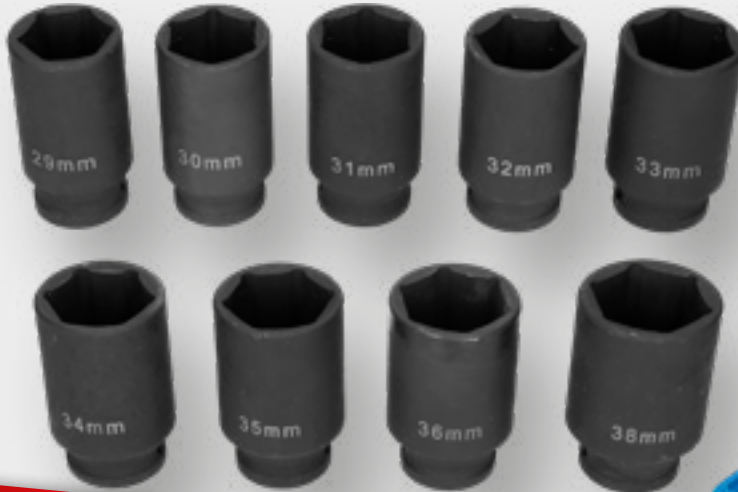

BT671000
EAN 4042146781210
Axle nut socket set, 9 pcs

9
pcs.

29, 30, 31, 32, 33, 34, 35, 36, 38 mm

1/2"
12,5 mm