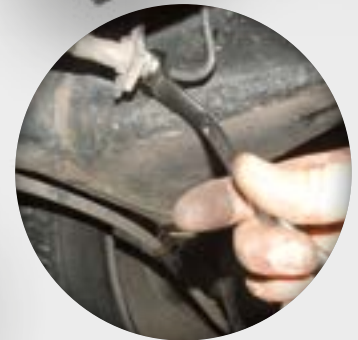

BT706010
EAN 4042146867419
Hook Set, 2 pcs

2
pcs.

6,- €

BT701250
EAN 4042146781630
Universal brake drum and disc tool set,
15 pcs

15
pcs.

145,- €

16
pcs.

VAG, Opel, Vauxhall, Ford