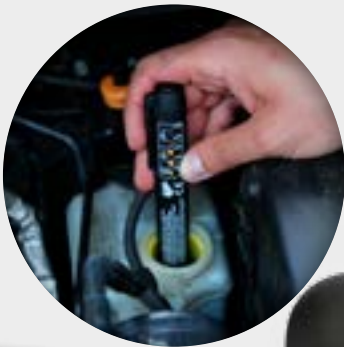

BRAKING SERVICE

BT706001
EAN 4042146781616
Electronic brake fluid tester

INCLUDED
1 X 1,5V
AAA
BATTERY

15,- €

BT706004
EAN 4042146844861
Mini pipe cutter