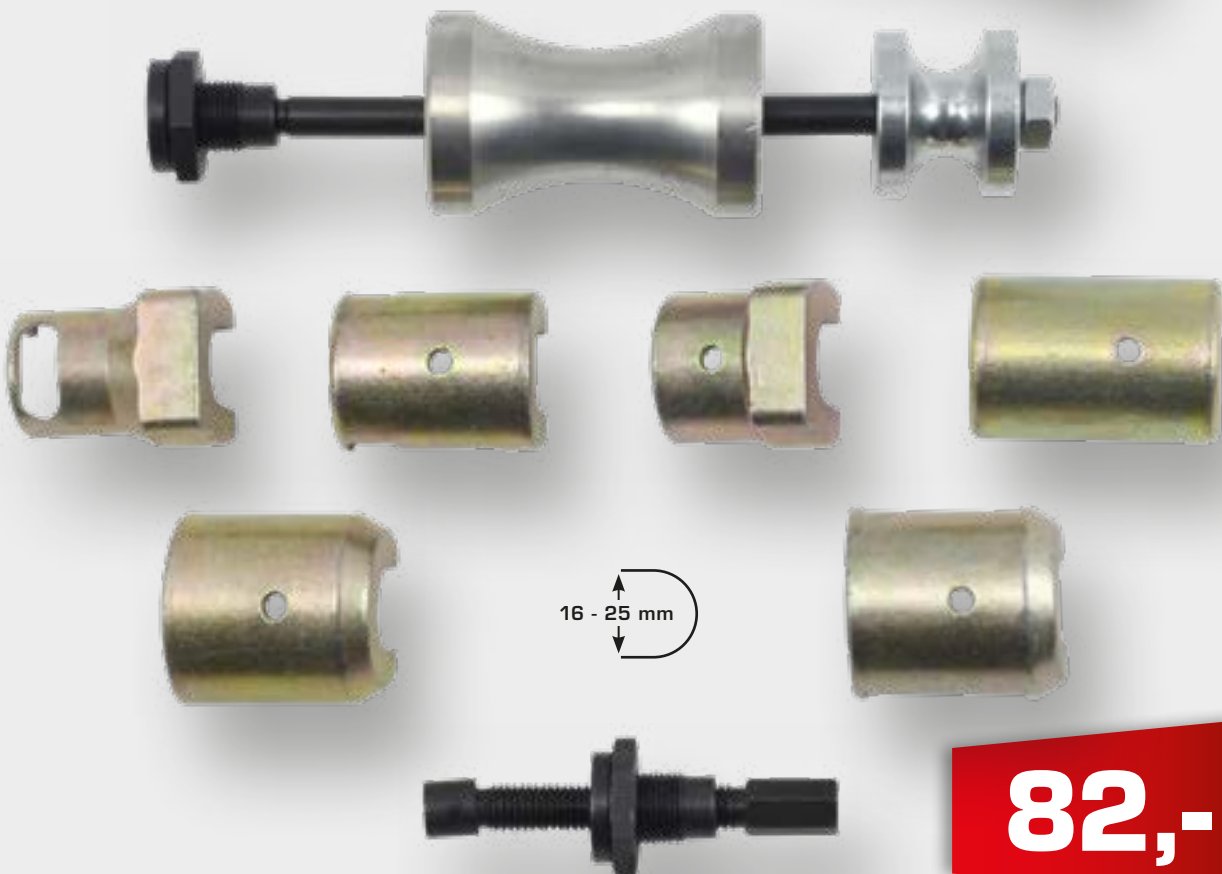

8
pcs.

Alfa Romeo, BMW, Citroen, Fiat, Ford, Honda, Jaguar, Mazda,
MG-Rover, MB, Mitsubishi, Opel, Vauxhall, Peugeot, Renault, Saab,
Seat, Skoda, VAG, Mercedes Benz, Land Rover, Hyundai

BT681000

EAN 4042146781517

Wiper arm removal set, 8 pcs

82,- €