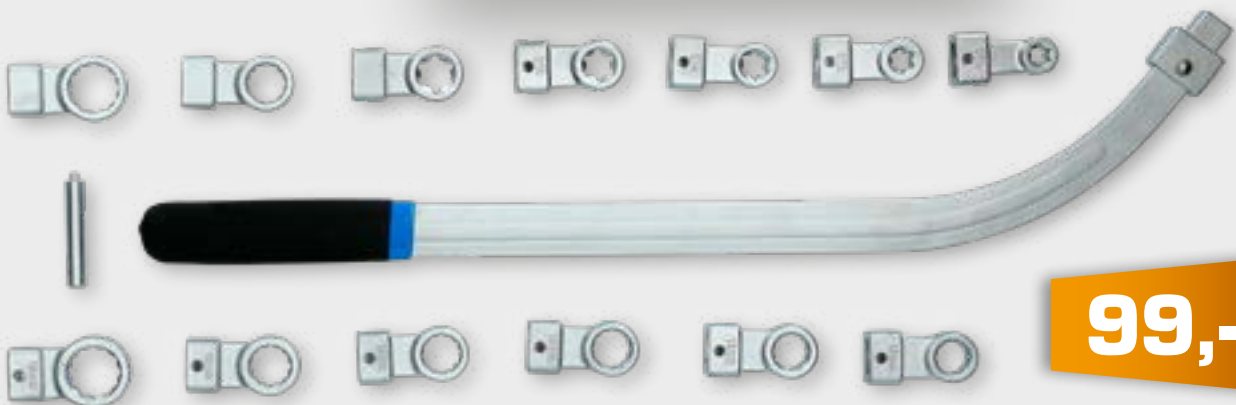

11
pcs.

Ø 40 - 220 mm

BT595750
EAN 4042146780657

Universal pulley holder fan clutch set, 11 pcs

46,- €

15
pcs.

BT571060
EAN 4042146779507

Interchangeable belt tensioner wrench set, 15 pcs

99,- €