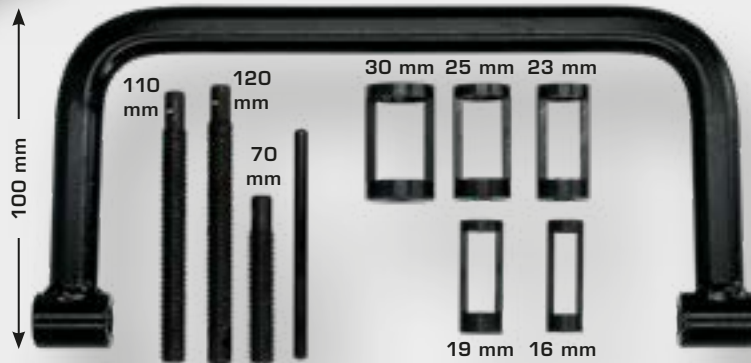

9
pcs.

BT541050
EAN 4042146779125
Valve spring compressor set, 9 pcs

31,- €