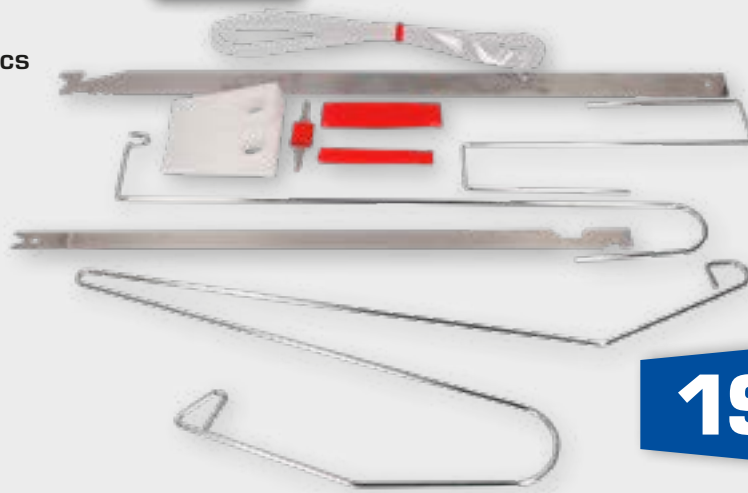

BT516000
EAN 4042146778784
PDR Line board

14,- €

BT511000
EAN 4042146778722
Universal lock out tool kit, 9 pcs

**9
pcs.**

19,- €

BT516002
EAN 4042146778777
Welding point drill

U/min:
600-670

5,- €

BT516001
EAN 4042146778760
Spot weld cutter

U/min:
700-2000

5,- €