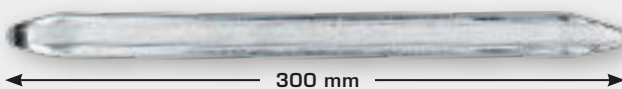

BT691390
EAN 4042146849156
Wheel locking key set for
VW, 22 pcs

100,- €

4
pcs.

BT691100
EAN 4042146781531
Tyre lever set, 4 pcs