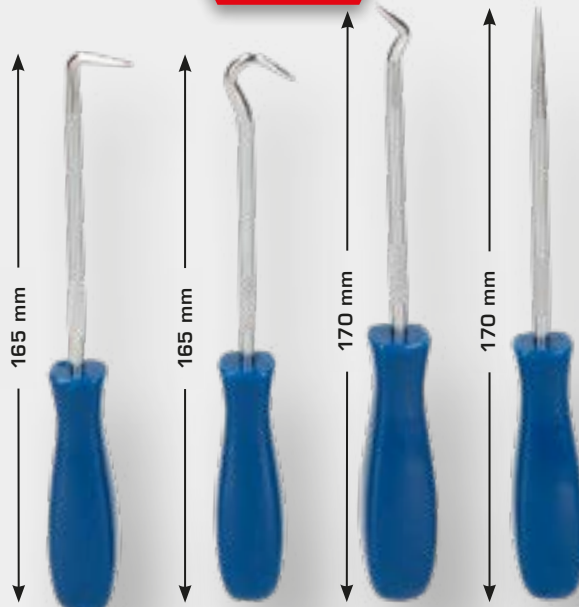

8,- €

BT542020
EAN 4042146779194
Mini pick and hook set,
4 pcs

4
pcs.