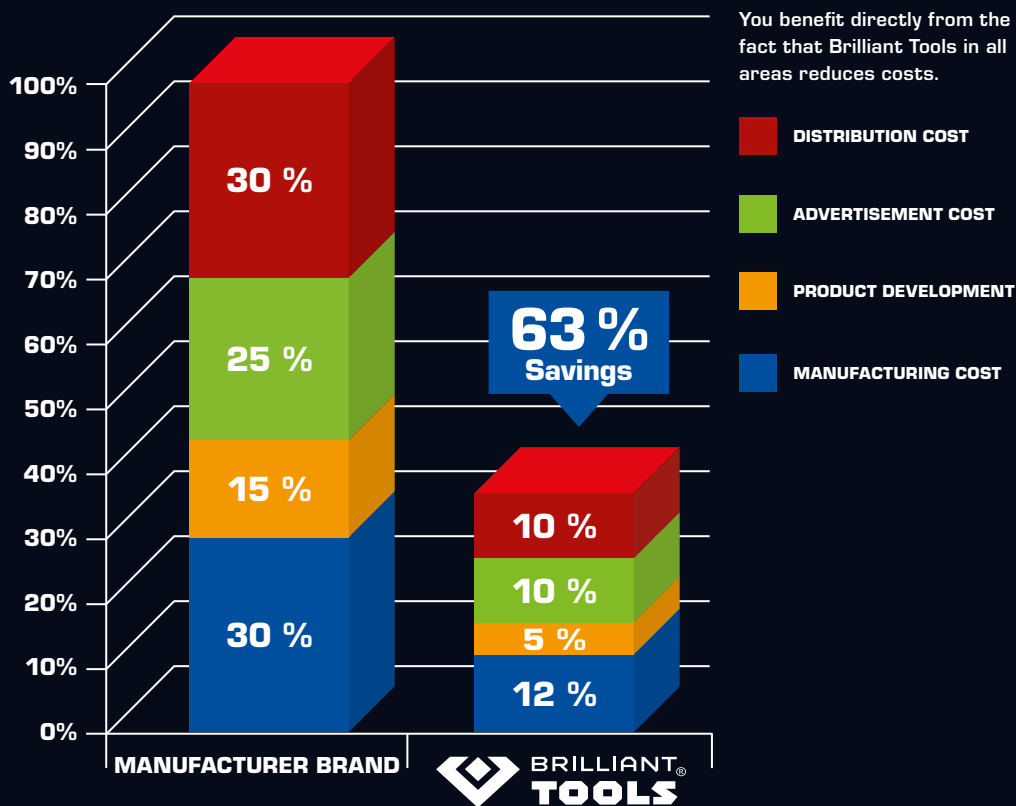

BRILLIANT TOOLS AT A GLANCE:

MORE THAN
1.500
TOOLS

clearly arranged
in our versatile
assortment

UP TO
63 %
SAVING

due to the smart
reduction to the
essentials

VIA
5.000
DEALERS

carry BRILLIANT TOOLS
articles in their
assortment

VIA
85.000
ARTICLE IMAGES

for best information.
What you see,
you get

OUR RECIPE FOR SUCCESS. THE SMART REDUCTION TO THE TO THE ESSENTIALS: QUALITY.

BRILLIANT TOOLS does not need a large distribution structure and extravagant marketing activities. Our target group is happy to do without. Instead, our customers buy at a favorable price, without having to lower their quality expectations.

PRODUCTION: INTERNATIONAL QUALITY: MADE IN GERMANY

Our tools are at home all over the world. Because in many countries very good tool manufacturers produce with tradition. Real professionals, from whom we manufacture with a clear conscience.