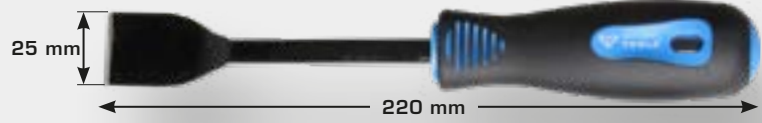

BT541062
EAN 4042146845776
crankshaft lathe tool for Iveco

99,- €

CYLINDER HEAD / ENGINE BLOCK

BT542025
EAN 4042146866726
Scrapers set, 3 pcs

3
pcs.

17,- €

BT546002
EAN 4042146779187
Seal puller

8,- €