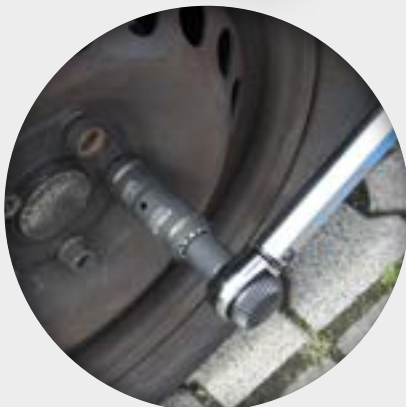

WHEEL AND TYRE MOUNTING

2
pcs.

BT691011
EAN 4042146844823
1/2" 4in1 impact socket set

21,- €