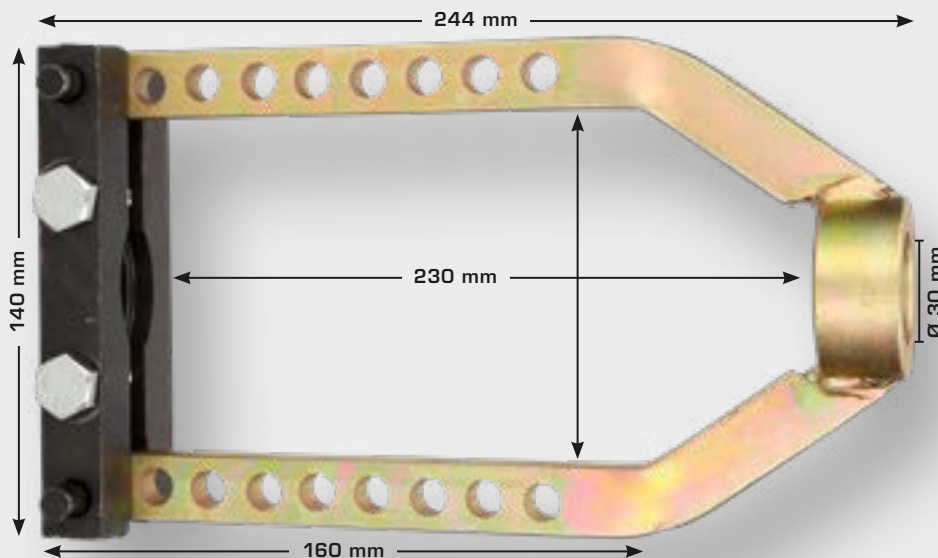

BT676003
EAN 4042146781258
CV joint assembly removal tool