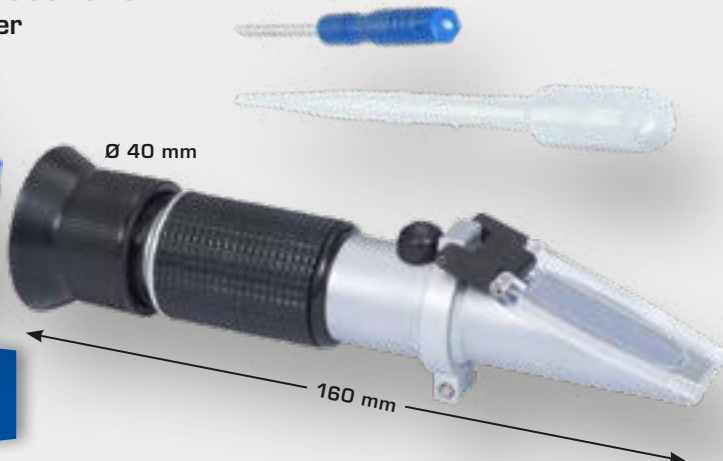

37,- €

COOLING

-50 - 500°C

BT521030
EAN 4042146867259
 Infrared thermometer, -50°-500°

29,- €

BATTERY INCLUSIVE
 2 X 1,5 V AAA

BT536010
EAN 4042146864340
 Refractometer

34,- €