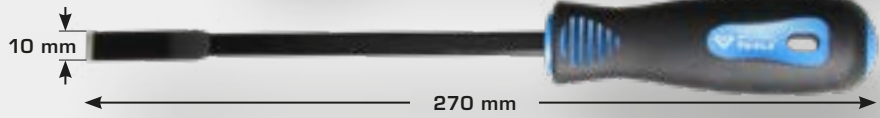

BT541062
EAN 4042146845776
crankshaft lathe tool for Iveco

99,- €

CYLINDER HEAD / ENGINE BLOCK

BT542025
EAN 4042146866726
Scrapers set, 3 pcs

3
pcs.

17,- €

BT546002
EAN 4042146779187
Seal puller

8,- €