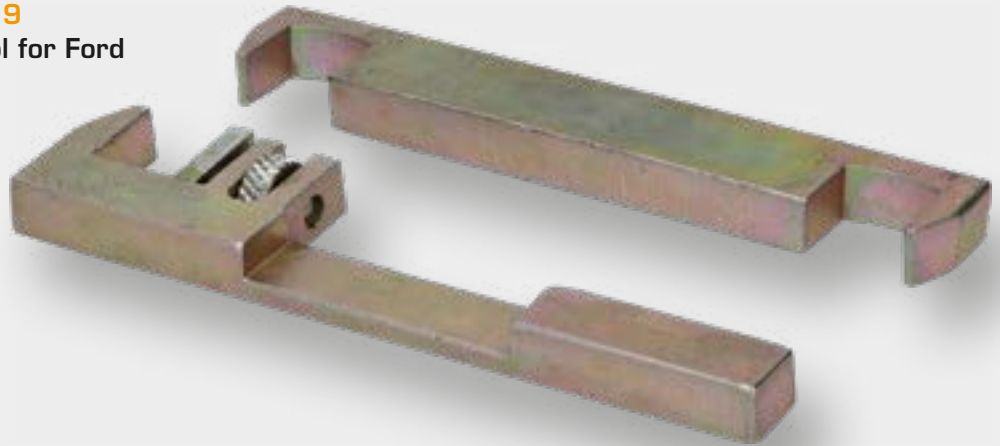

INJECTION SYSTEM

2
pcs.

Ford

BT551110
EAN 4042146822319
Injector alignment tool for Ford
Duratorq