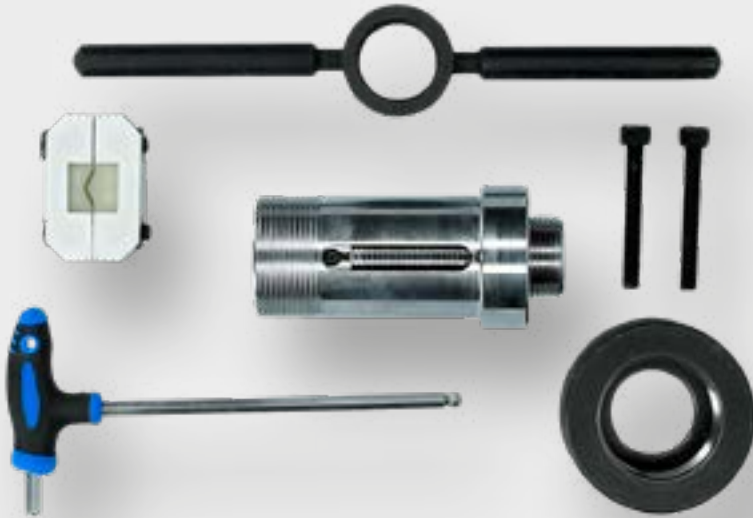

**8
pcs.**

BT651100
EAN 4042146780930
Macpherson strut expander tool set, 8 pcs

87,- €

**5
pcs.**

BT651010
EAN 4042146844809
Telescopic internal spring compressor set,
5 pcs