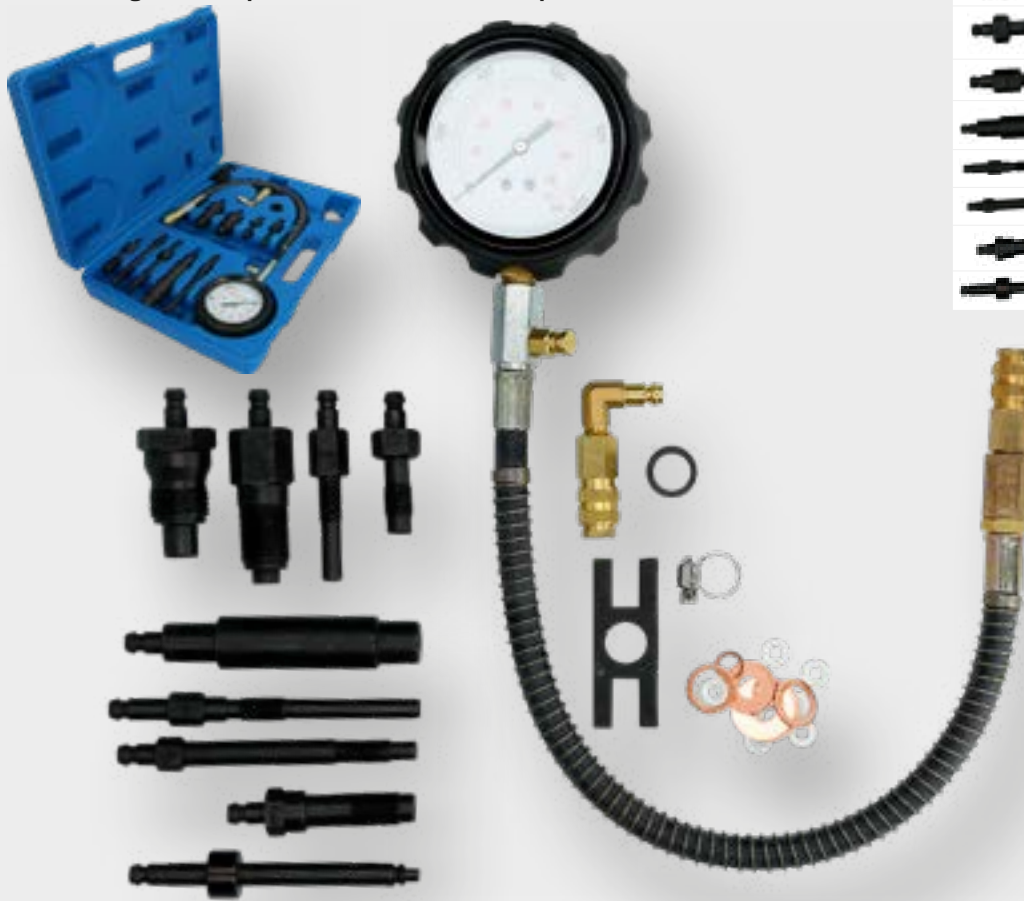

Petrol engine compression tester set, 8 pcs

45,- €

BT581050
EAN 4042146779576

Diesel engine compression test set, 13 pcs

13
pcs.

	M24 x 2,0
	M20 x 1,5
	M12 x 1,25
	M10 x 1,25
	-
	M10 x 1,0
	M10 x 1,25
	M14 x 1,5
	-