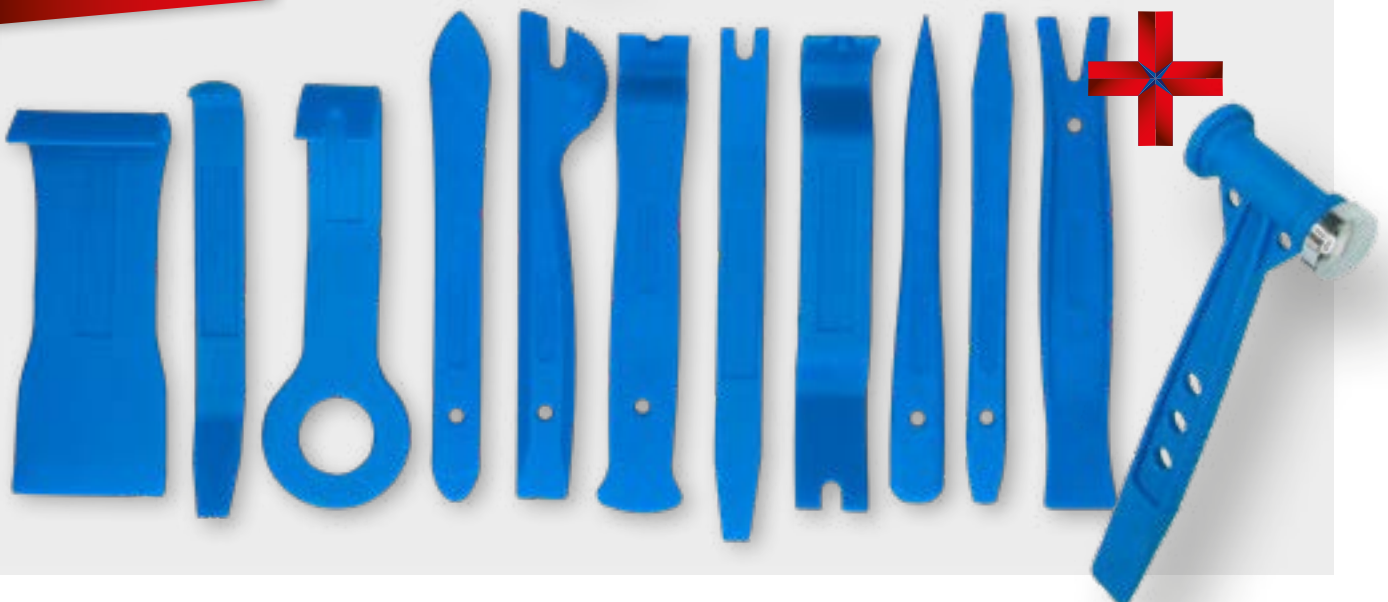

6
pcs.

15,- €

11
pcs.

BT511065
EAN 4042146778661
Trim removal set, 11 pcs

22,- €

12
pcs.

BT511075
EAN 4042146778814
Trim remover kit, 12 pcs

22,- €