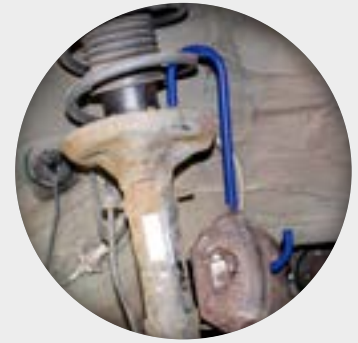

BT706010
EAN 4042146867419
Hook Set, 2 pcs

2
pcs.

6,- €

BT701250
EAN 4042146781630
Universal brake drum and disc tool set,
15 pcs

15
pcs.

145,- €

16
pcs.

VAG, Opel, Vauxhall, Ford