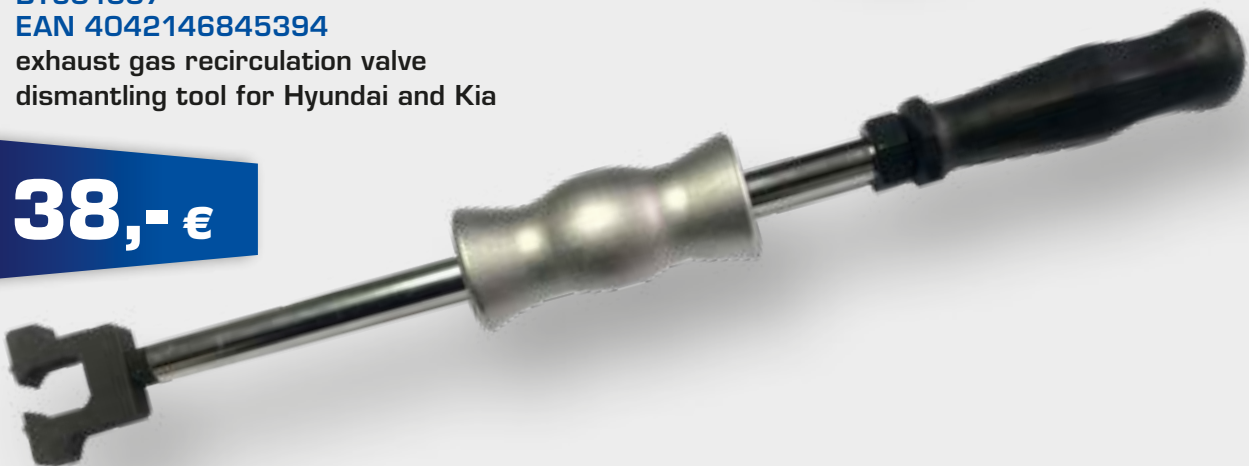

BT601007
EAN 4042146845394
exhaust gas recirculation valve
dismantling tool for Hyundai and Kia

38,- €