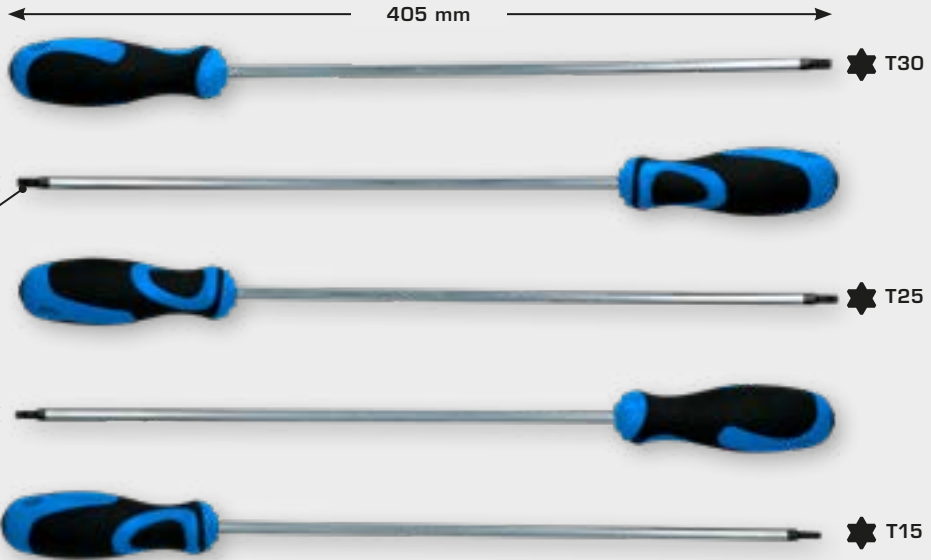

Page 69

Page 88

BODY

BT511005
EAN 4042146778791

Extra long TORX® screwdriver set, 9 pcs

9
pcs.

T15
T20
T25
T27
T30

29,- €