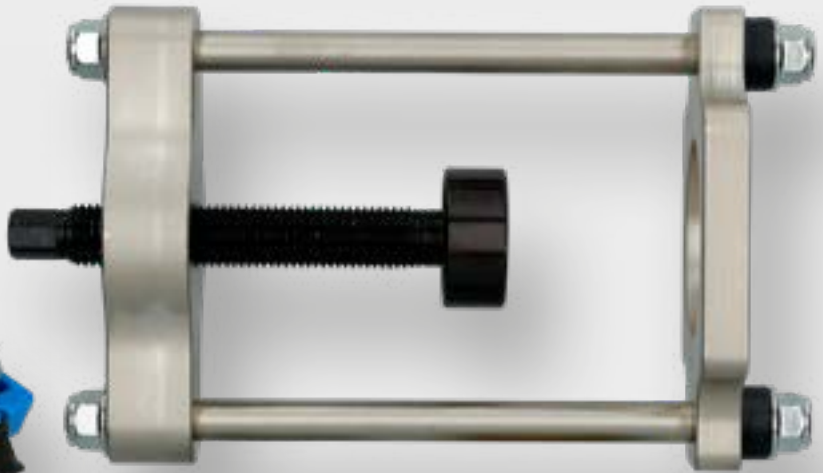

BT672350
EAN 4042146781364
Rear bush tool - Ford Focus MK1
1998-2004, 3 pcs

3
pcs.

Ford, Mazda, Volvo