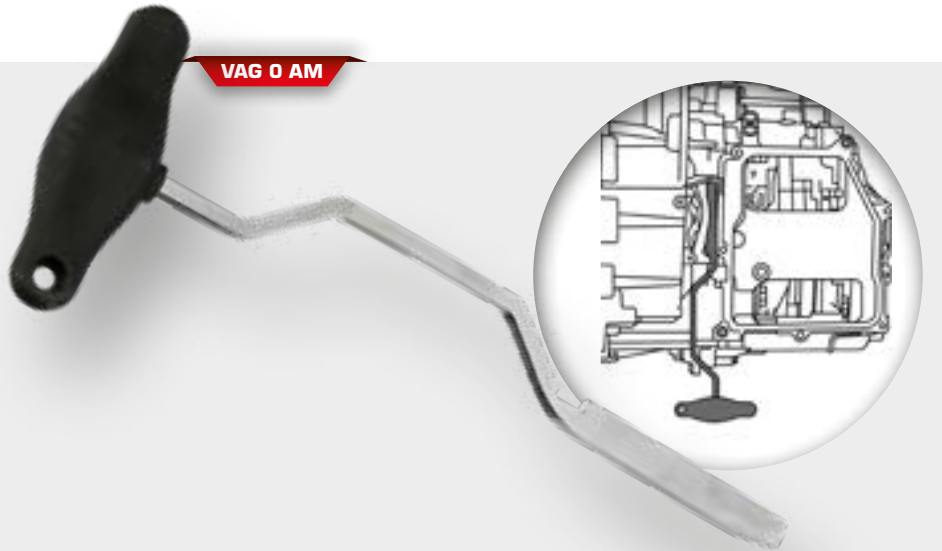

∅
38,0 - 62,0 mm

∅
28,0 - 44,0 mm

46,- €

TRANSMISSION

BT626000
EAN 4042146780794
VAG7 Speed DSG
mechatronic unit remover

VAG 0 AM

17,- €

BT621000
EAN 4042146780800
Pneumatic fluid extractor/dispenser
with adapter set