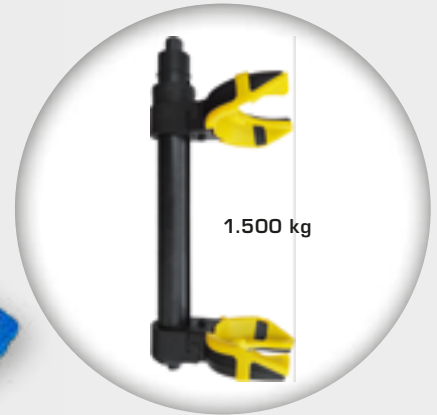

STRUT / SHOCK ABSORBER

15
pcs.

McPherson: BMW, Toyota, Ford,
Opel, VW, Audi, Saab, Nissan, Honda,
Subaru, Volvo, Mitsubishi

BT651200
EAN 4042146780954
Strut coil clamp spring
compressor set, 15 pcs
plastic protective, universal

219,- €