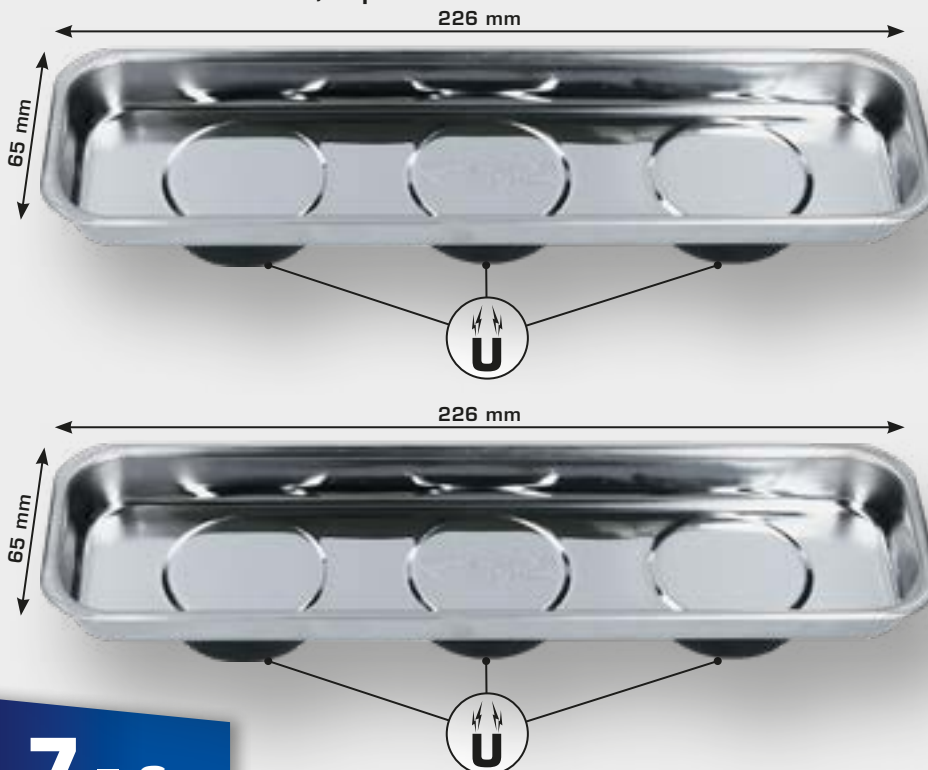

5,- €

Ø 150 mm

BT691160
EAN 4042146813065
Stainless steel magnetic
tray / shell Ø 15 cm

Ø
150
mm

6,- €

140 x 240 mm

BT691165
EAN 4042146813072
Stainless steel magnetic tray / shell
140 x 240 mm

240 mm
140 mm

11,- €

WHEEL AND TYRE MOUNTING

BT691166
EAN 4042146868393

Stainless steel magnetic tray /
shell with plastic frame
140 x 240 mm

16,- €

2
pcs.

BT691155
EAN 4042146863718

Stainless steel magnetic tray /
shell set 65 x 226 mm, 2 pcs