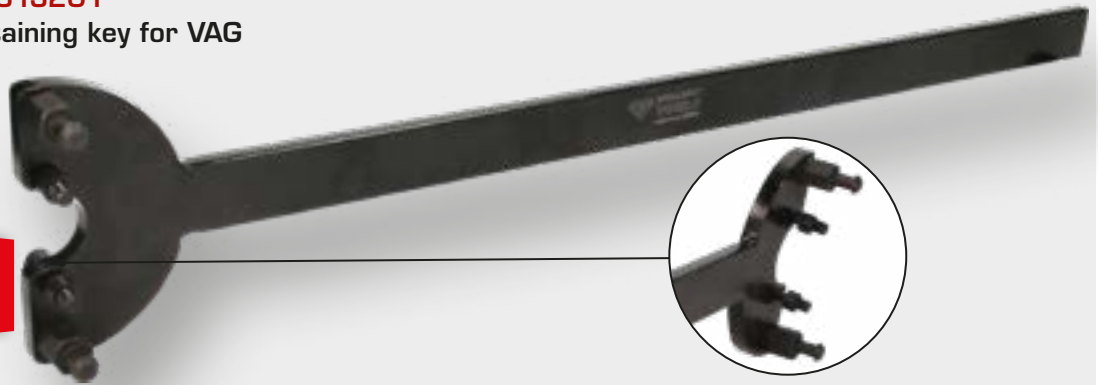

VAG

BT571015
EAN 4042146813201
Crank shaft retaining key for VAG