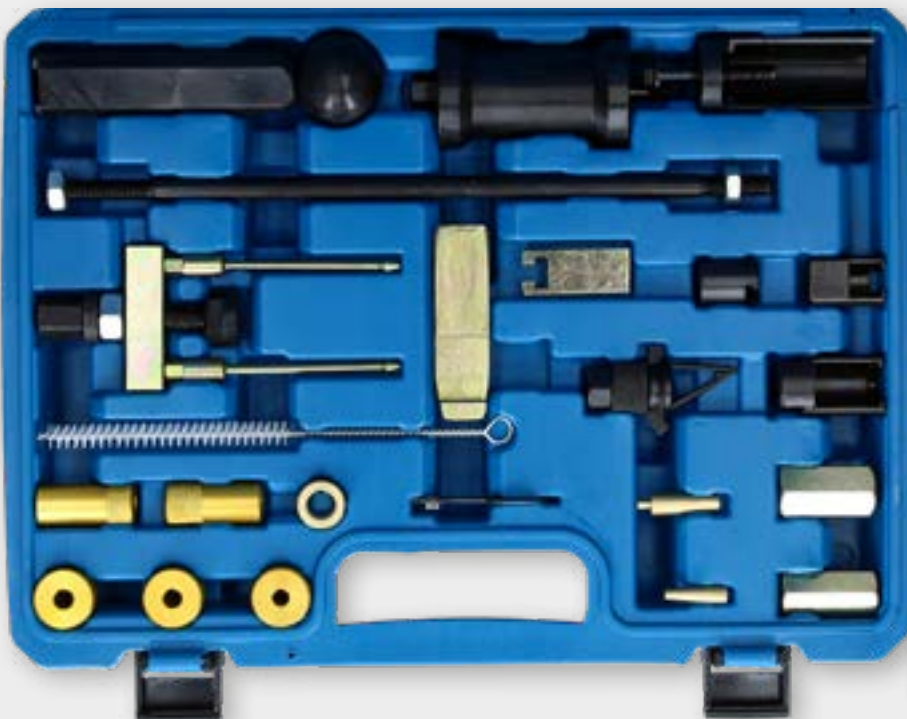

Mercedes-Benz

BT551121
EAN 4042146822418
Diesel pump locking pin for
Mercedes-Benz

8,- €

BMW

BT551340
EAN 4042146822715
Alignment and O-ring assembly set
for VAG pump/nozzle unit

60,- €

BT551360
EAN 4042146821923
FSI nozzle assembly and
disassembly set

**15
pcs.**

89,- €