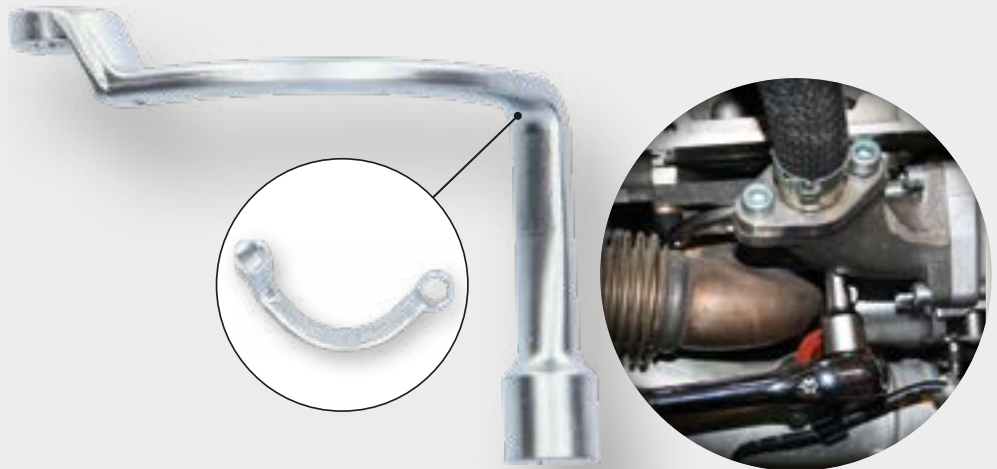

59,- €

EXHAUST SYSTEM / CATALYSTS

BT601006
EAN 4042146821862
special wrench for
turbo charger for
VAG, 12 mm

8
pcs.

VAG

20,- €

BT601007
EAN 4042146845394
exhaust gas recirculation valve
dismantling tool for Hyundai and Kia