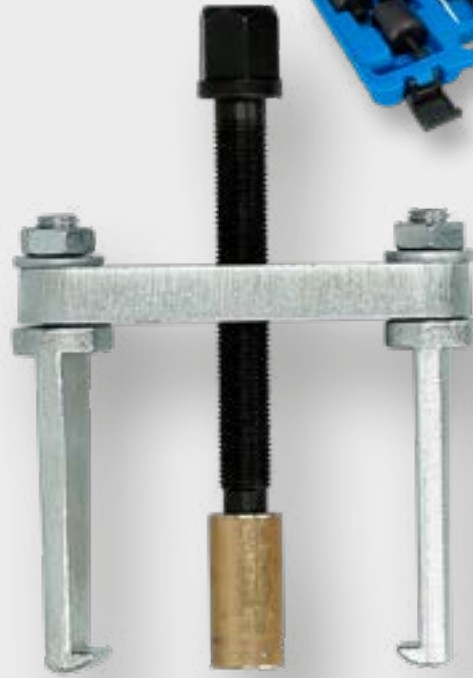

Wiper arm removal set, 8 pcs

82,- €

CAR GLASS

BT686003
EAN 4042146781456
Draw knife for glued disks

12,- €

BT681150
EAN 4042146781463
Handles with pull wire, 3 pcs

12,- €

BT681100
EAN 4042146781449
Windshield removal tool set, 7 pcs

39,- €

6
pcs.

BT681050
EAN 4042146781470
Wiper arm puller set, 6 pcs

20 - 40 mm

20 - 60 mm

18 mm

23,5 mm

26 mm