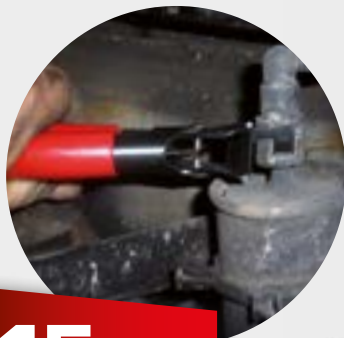

2
pcs.

Ford, GM

19,- €

BT531000
EAN 4042146779071
Fuel line unlocking pliers set, 3 pcs

3
pcs.

Audi, Citroen, Fiat, Ford GM, Mercedes,
Peugeot, Opel, Renault, Volkswagen

15,- €

22
pcs.