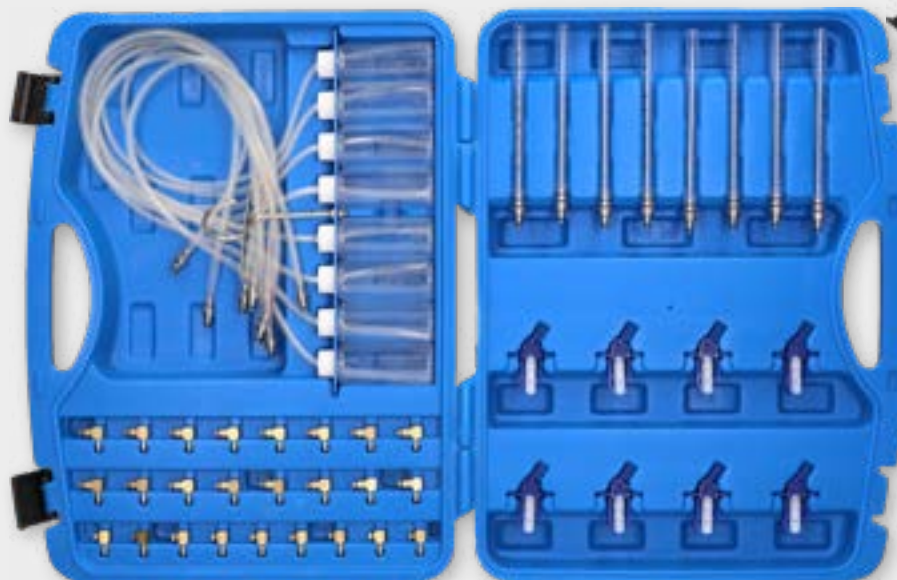

DIAGNOSTIC TOOLS

BT581000
EAN 4042146779606

Diesel engine compression test set, 18 pcs

	M20 x 1,5 • M16 x 1,5
	M24 x 1,5 • M24 x 2,0
	• M8 x 1,0 • M10 x 1,0 • M10 x 1,25 • M12 x 1,25

18
pcs.

89,- €

BT581530
EAN 4042146813447
Common rail tester

41
pcs.

BOSCH, DENSO, DELPHI

59,- €