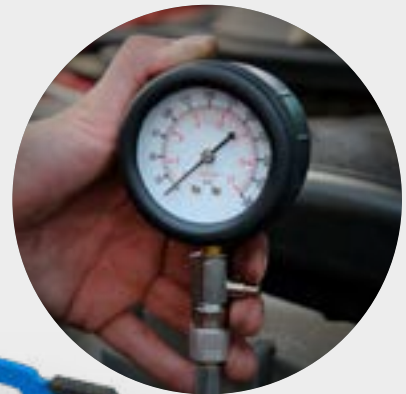

8
pcs.

BT581100
EAN 4042146779538

Petrol engine compression tester set, 8 pcs