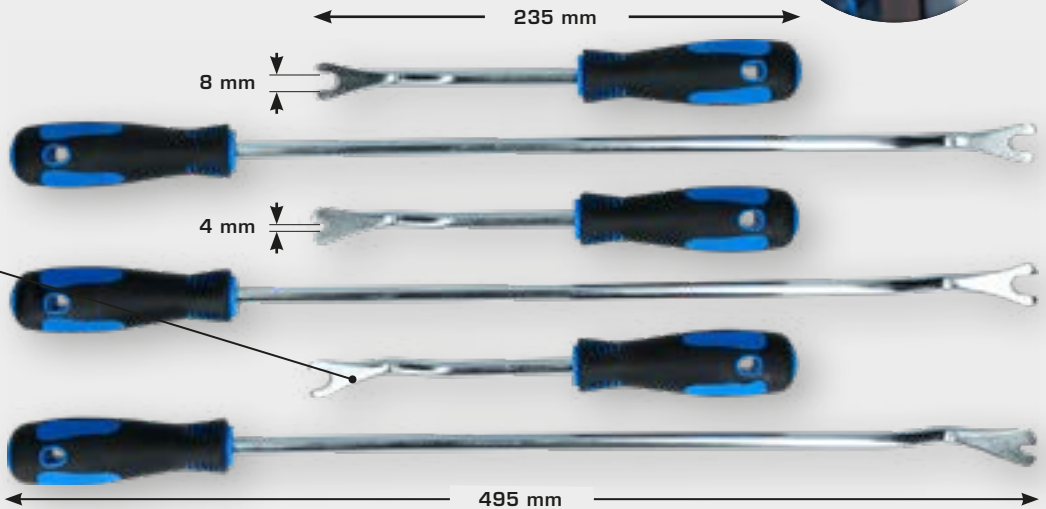

BT516003
EAN 4042146778708
 Clip removal plier

13,- €

BT516010
EAN 4042146813423
 Set of compressed cushions, 4 pcs

4
 pcs.

49,- €

6
 pcs.

4 + 8 + 10 mm

BT511045
EAN 4042146778715
 Panel/trim removal tool set,
 6 pcs