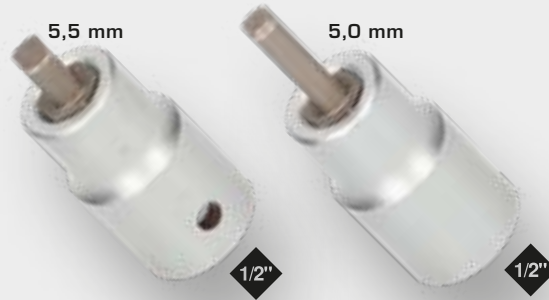

STRUT / SHOCK ABSORBER

BT651000
EAN 4042146780923
Strut nut kit, 8 pcs

8
pcs.

Audi, Seat, Skoda, Volkswagen, Mercedes

1/2"
12,5 mm