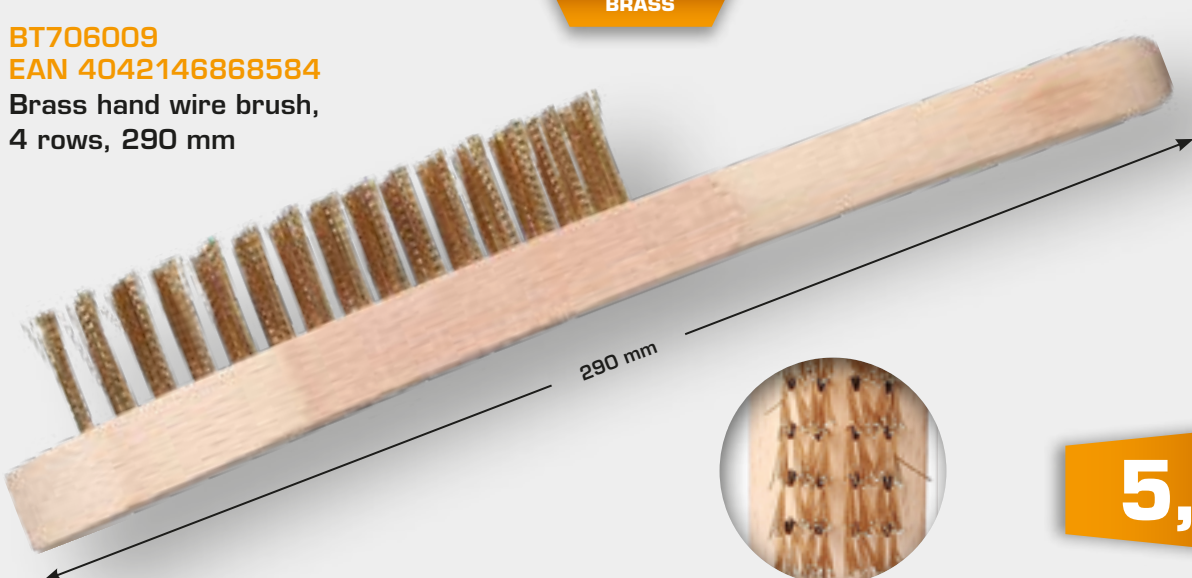

4,- €

BRASS

BT706009
EAN 4042146868584
Brass hand wire brush,
4 rows, 290 mm