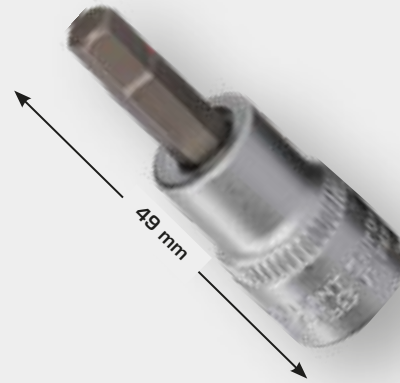

3/8"
10 mm

3/8"
10 mm

start from **3,- €**

BT021870...876
3/8" hexagonal bit socket

BT No.	⬠	← L → mm	EAN 4042146+	€
BT021870	3	49	775516	3,00
BT021871	4	49	775523	3,00
BT021872	5	49	775530	3,00
BT021873	6	49	775547	3,00
BT021874	7	49	775554	4,00
BT021875	8	49	775561	4,00
BT021876	10	49	775578	4,00