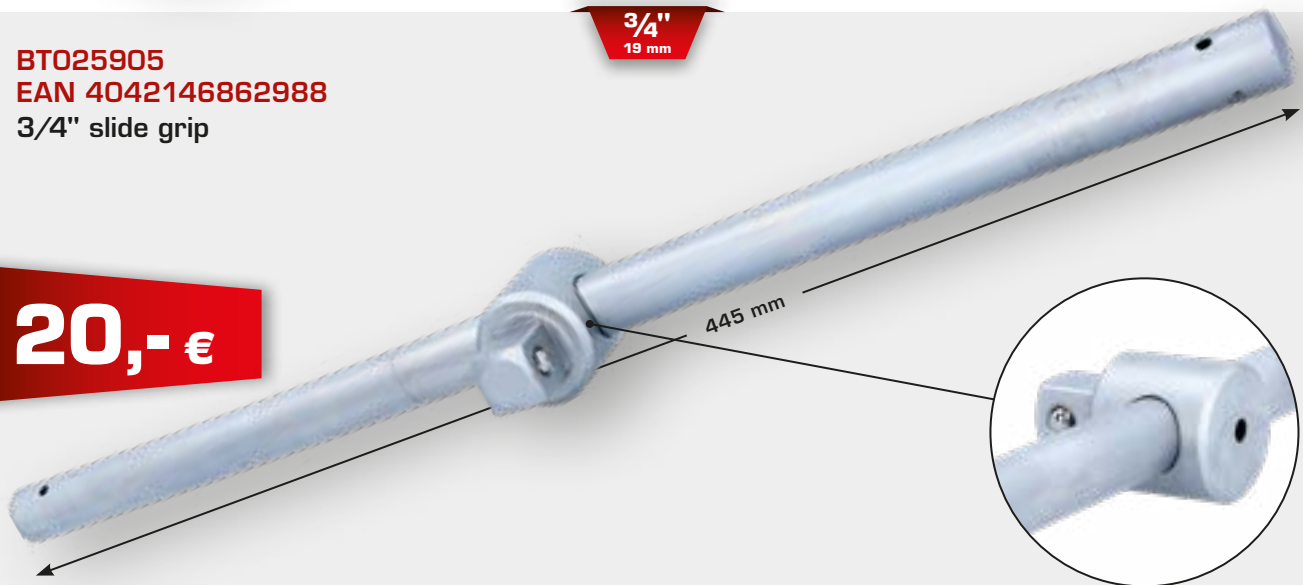

## SOCKETS

**BT025900**  
**EAN 4042146862971**  
 3/4" reversible ratchet, 24 teeth

**35,- €**

**BT025905**  
**EAN 4042146862988**  
 3/4" slide grip

**20,- €**

**BT025919...950**  
 3/4" hexagonal socket