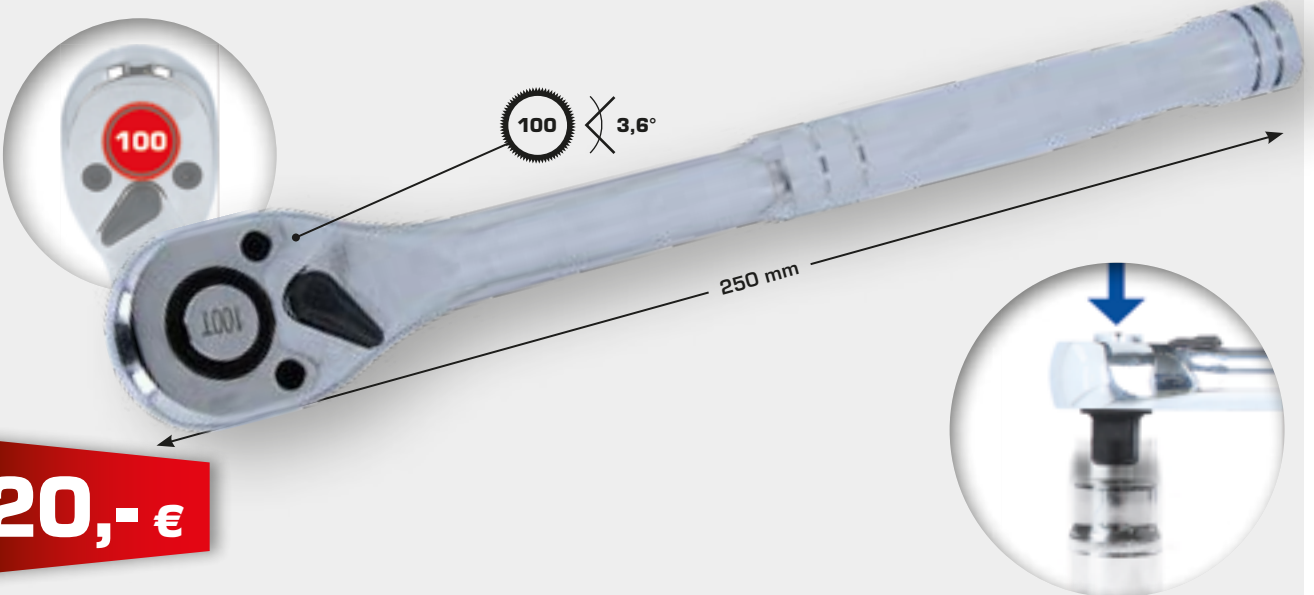

BT022995
EAN 4042146845004
1/2" reversible ratchet with metal handle, 100 tooth

1/2"
12,5 mm

100 3,6°

250 mm

20,- €