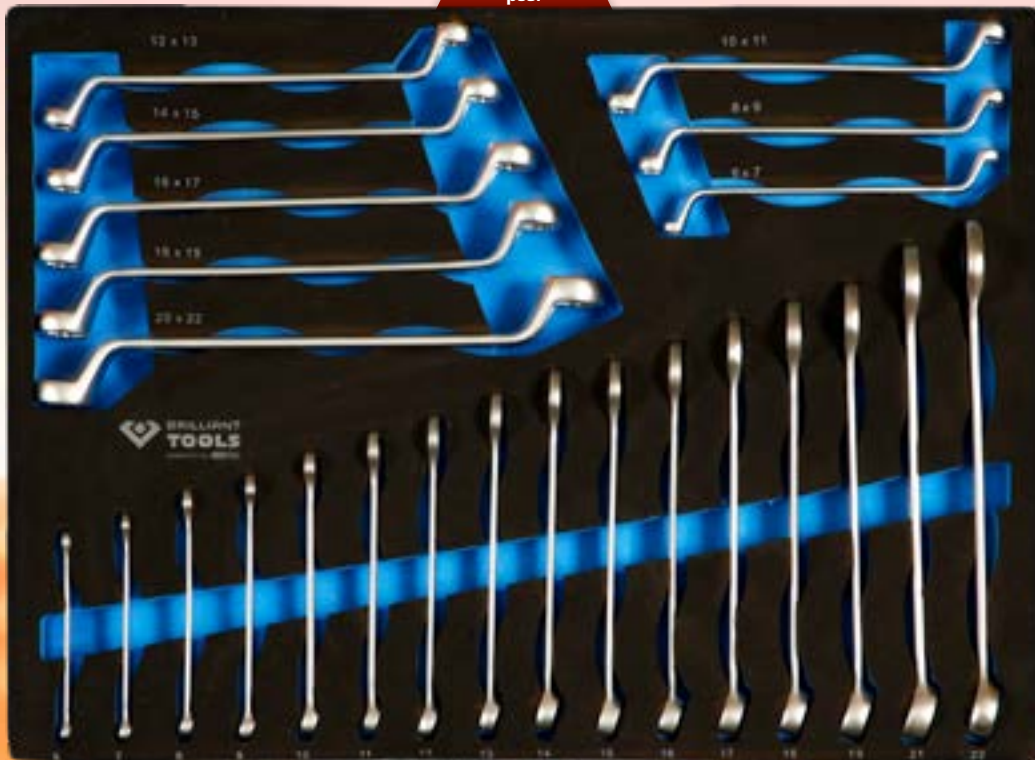

# PROFESSIONAL WORKSHOP TROLLEY INCLUDING 207 PREMIUM TOOLS!

**449,- €**

**170**  
pcs.

BT158170  
Sockets

**24**  
pcs.

**BT158024**

Combination and double-end ring spanner

**13**  
pcs.