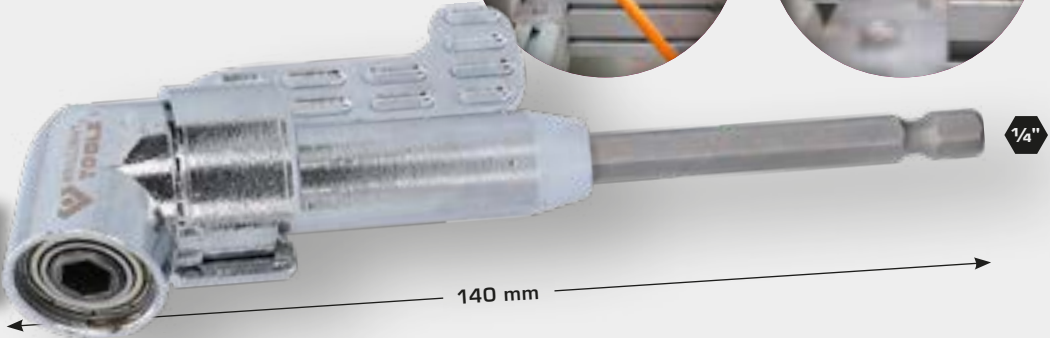

start from **3,- €**

**BT053001**  
**EAN 4042146870600**  
 Angled bit holder, 105°

**1/4"**  
 6,3 mm

**9,- €**

**BT053003**  
**EAN 4042146868461**  
 1/4" square drive-adaptor-set  
 1/4" + 3/8" + 1/2", 3 pcs