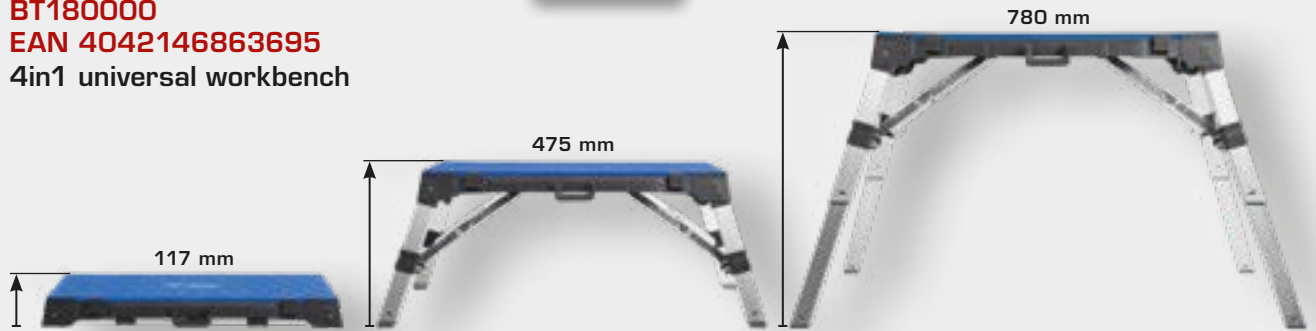

4in1

BT180000
EAN 4042146863695
4in1 universal workbench

1 WORKBENCH
MAX. 150 KG