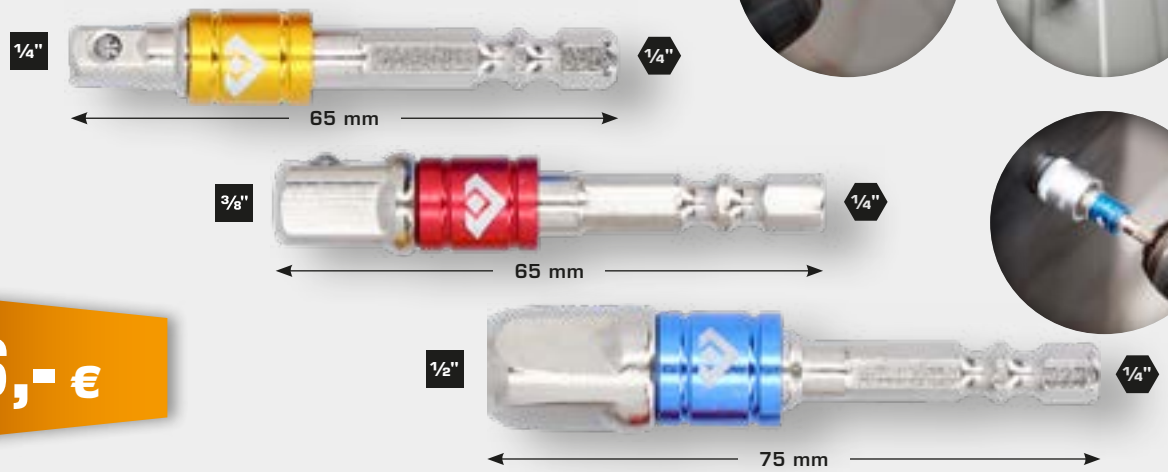

1/4"
6,3 mm
3/8"
10 mm
1/2"
12,5 mm