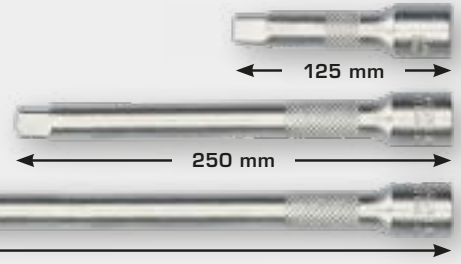

# SOCKETS

**BT022908...910**

1/2" extension

1/2"  
12,5 mm

start from **5,- €**

BT No.	← L → mm	EAN 4042146+	€
BT022908	125	777176	5,00
BT022909	250	777183	8,00
BT022910	750	777190	17,00

**BT022911...913**

1/2" wobble extension