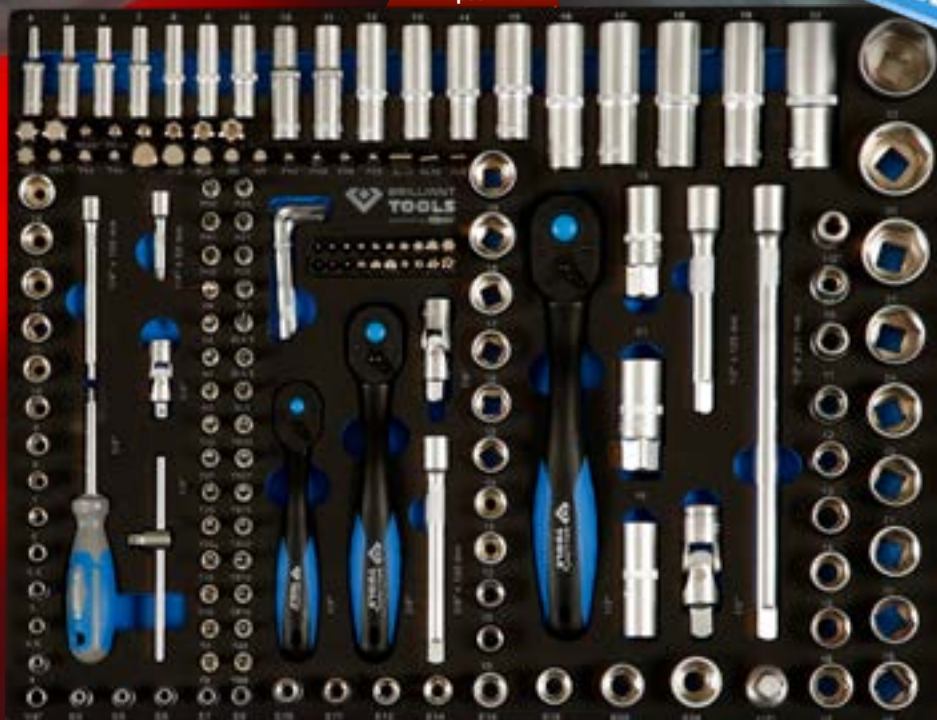

**389,- €**

**207**  
pcs.

BT153207  
EAN 4042146831878  
Tool cabinet with 7 drawers and 207 tools

# PROFESSIONAL WORKSHOP TROLLEY INCLUDING 207 PREMIUM TOOLS!

**449,- €**

**170**  
pcs.

BT158170  
Sockets

**24**  
pcs.

**BT158024**

Combination and double-end ring spanner

**13**  
pcs.