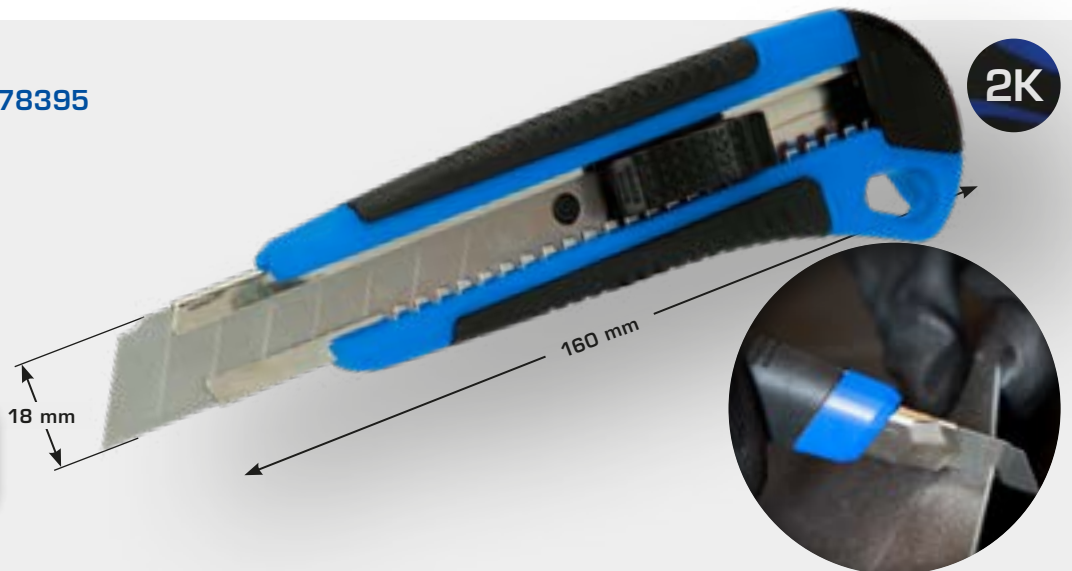

BT102900

EAN 4042146778395

Knife

2K

3,- €