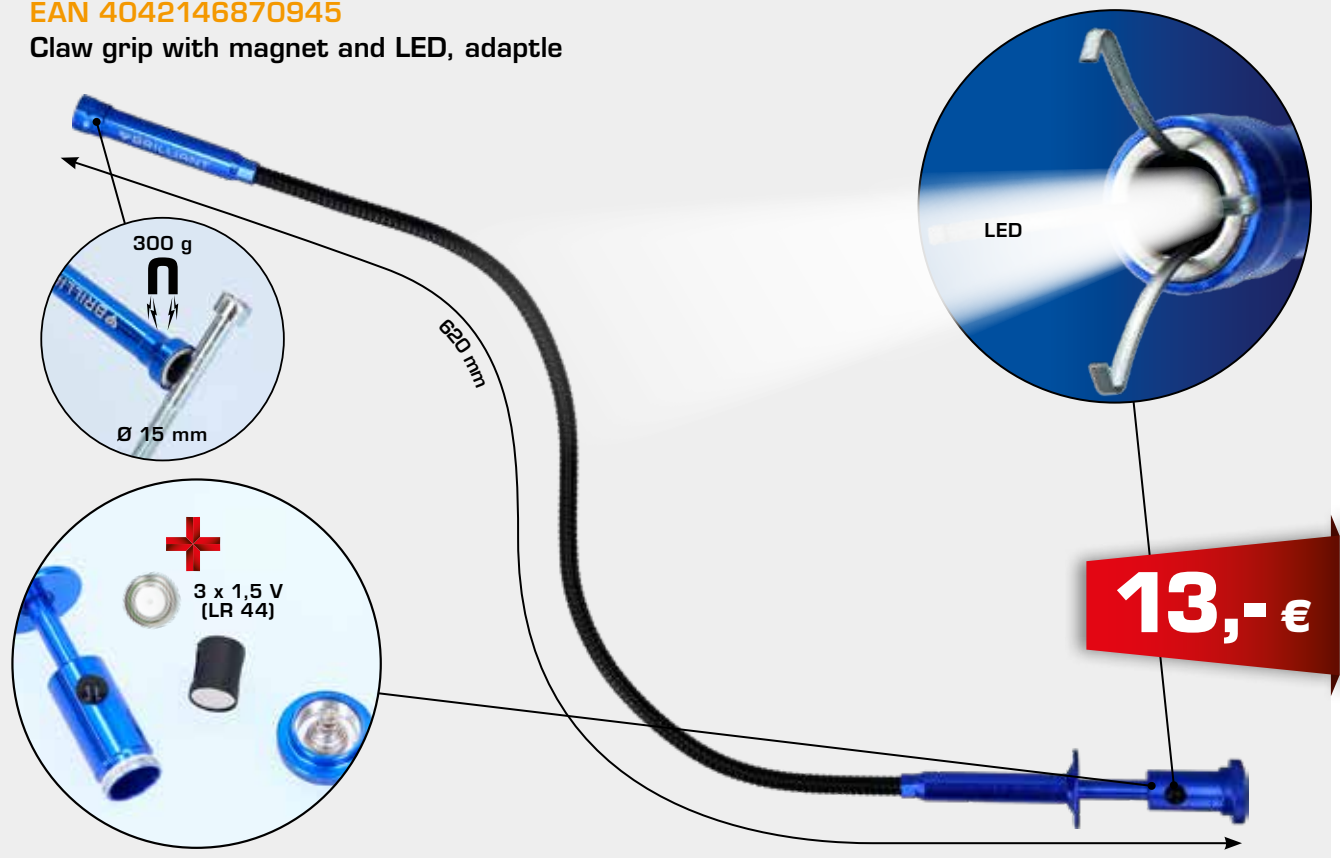

9,- €

500 mm

**BT115907**  
**EAN 4042146870938**  
Claw grip with magnet and LED, rigid

**BT115908**  
**EAN 4042146870945**  
Claw grip with magnet and LED, adaptable