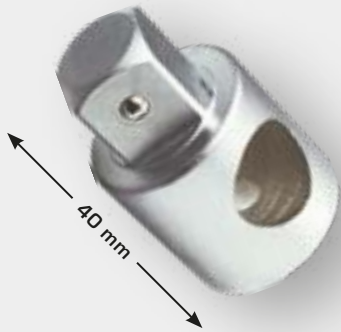

**3/8" 10 mm**

100  
 3,6°

200 mm

**20,- €**

**BT021996**  
**EAN 4042146868430**  
**3/8" telescopic reversible ratchet**

**3/8" 10 mm**

220 - 320 mm

**20,- €**

3/8"  
10 mm

**BT021997**  
**EAN 4042146868454**  
3/8" telescopic reversible  
ratchet with flexible head

3/8"  
10 mm

**22,50 €**

3/8"  
10 mm

**BT021901**  
**EAN 4042146775776**  
3/8" Sliding head/adaptor

**3,- €**

3/8"  
10 mm

**BT021902**  
**EAN 4042146775783**  
3/8" Universal joint

**5,- €**

3/8"  
10 mm

**BT021903**  
**EAN 4042146775790**  
3/8" bit adaptor to 5/16"

**3,- €**

3/8"  
10 mm