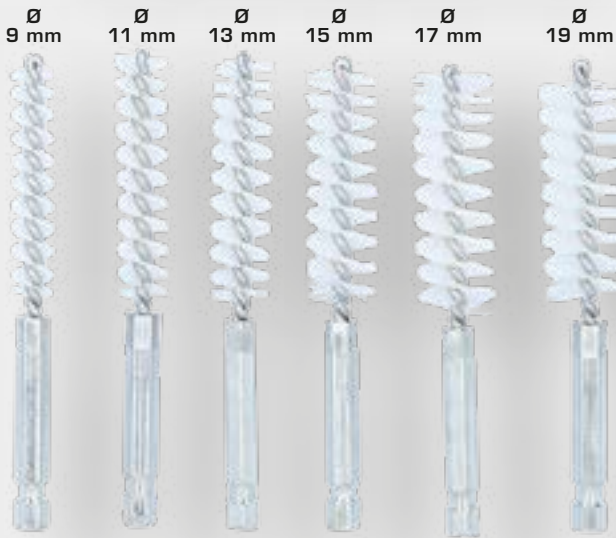

# FILES AND BRUSHES

**20**  
pcs.

**1/4"**  
6,3 mm

**BT103000**  
**EAN 4042146859162**  
cleaning brush set, 20 pcs

**23,- €**

Brass

Nylon

Steel