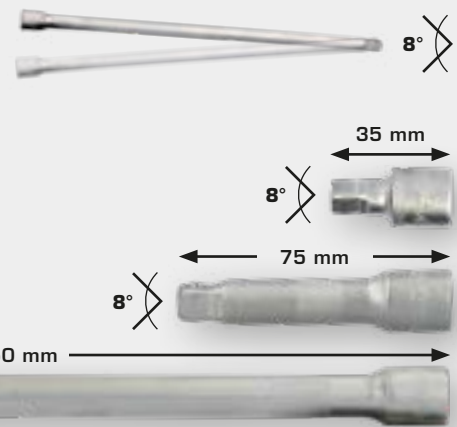

BT No.	← L → mm	EAN 4042146+	€
BT021907	75	775837	3,00
BT021908	125	775844	4,00
BT021909	250	775851	5,00

BT021910...912
3/8" wobble extension

start from **3,- €**

3/8"
10 mm