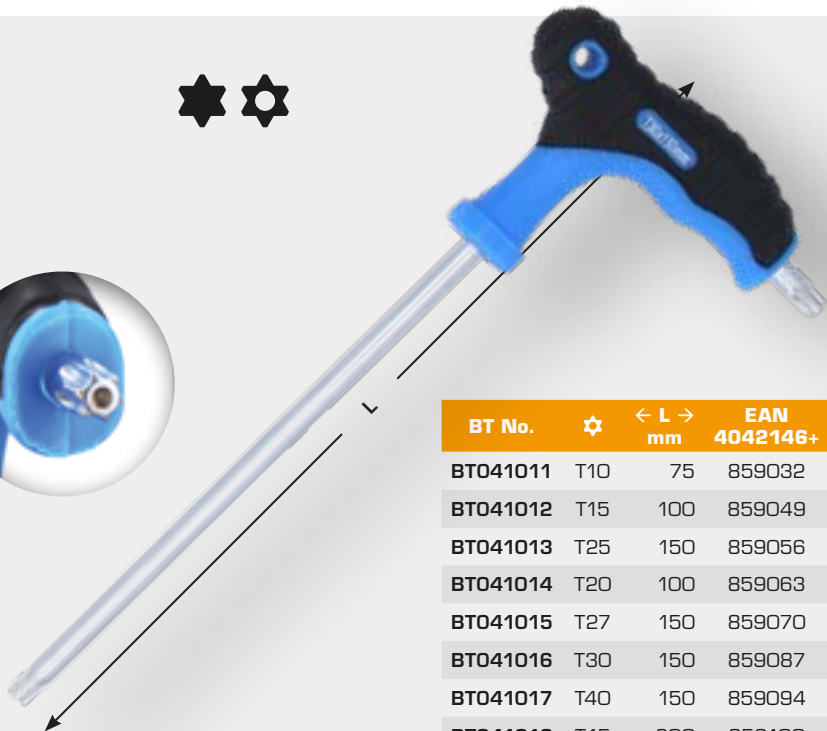

BT041011...019
T-handle TORX® tamper-proof key wrench