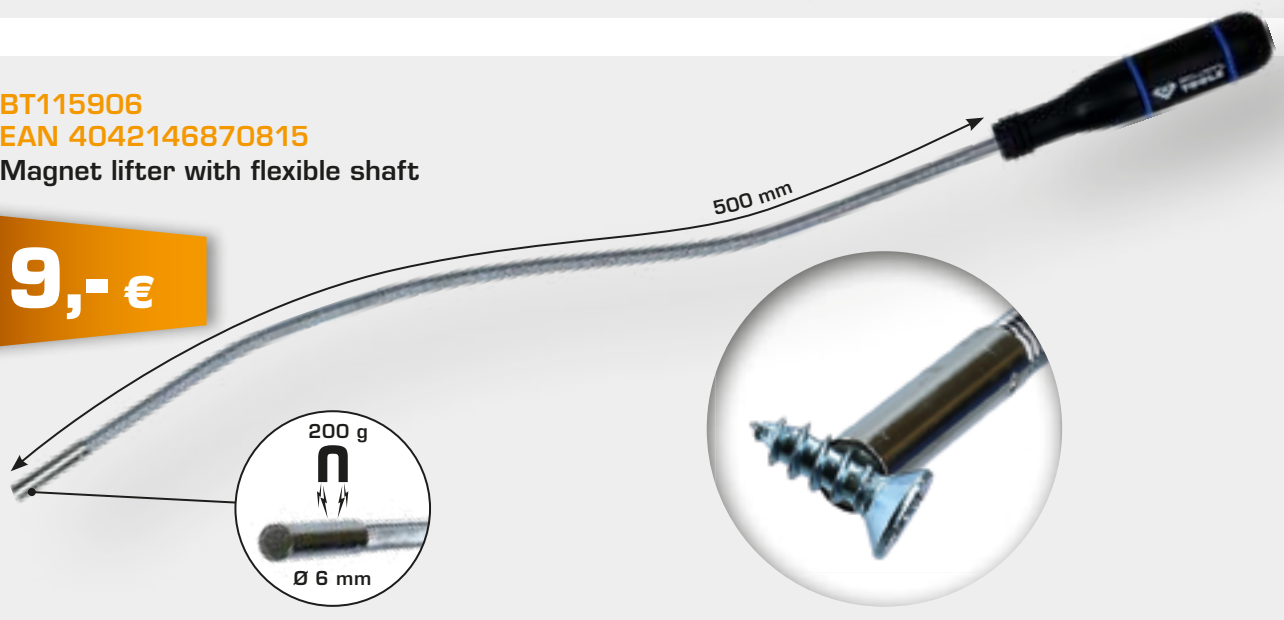

9,- €

500 mm

**BT115907**  
**EAN 4042146870938**  
Claw grip with magnet and LED, rigid

**BT115908**  
**EAN 4042146870945**  
Claw grip with magnet and LED, adaptable