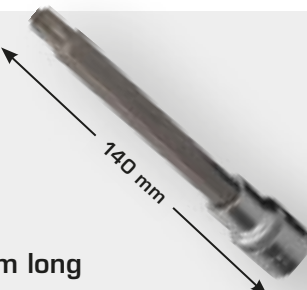

BT No.	★	← L → mm	EAN 4042146+	€
BT022980	T20	100	777015	5,00
BT022981	T25	100	777022	5,00
BT022982	T27	100	777039	5,00
BT022983	T30	100	777046	5,00
BT022984	T40	100	777053	5,00

BT No.	★	← L → mm	EAN 4042146+	€
BT022985	T45	100	777060	5,00
BT022986	T50	100	777077	5,00
BT022987	T55	100	777084	5,00
BT022988	T60	100	777091	6,00
BT022989	T70	100	777107	7,00

start from **6,- €**

1/2"
12,5 mm

BT022700...705
1/2" TORX® bit socket, 140 mm long