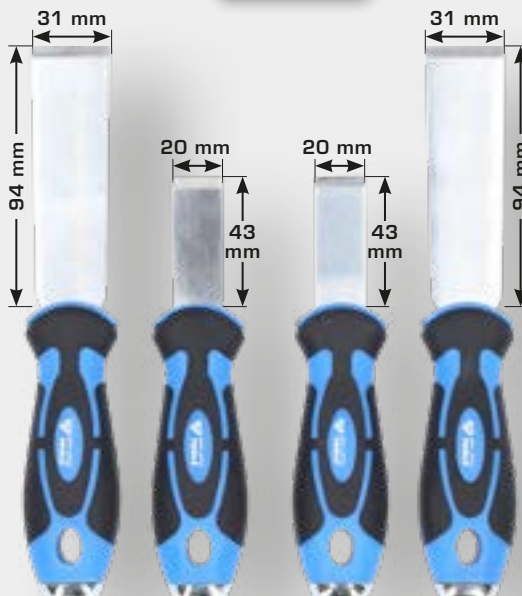

BT101930
EAN 4042146866795
Universal scraper set