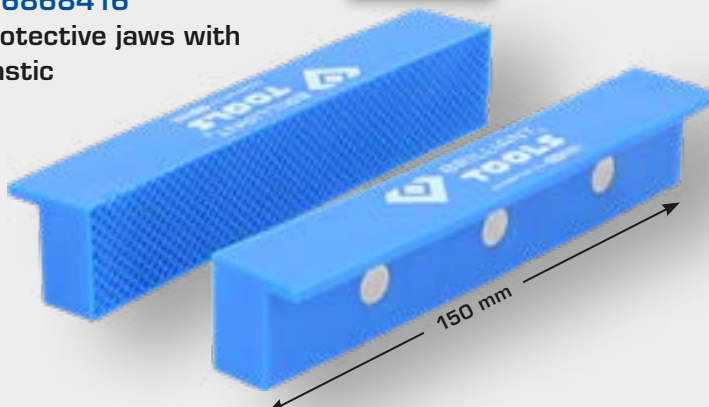

TPU

12,- €

BT156941
EAN 4042146868416
Bench vice-protective jaws with structure, plastic

2
pcs.