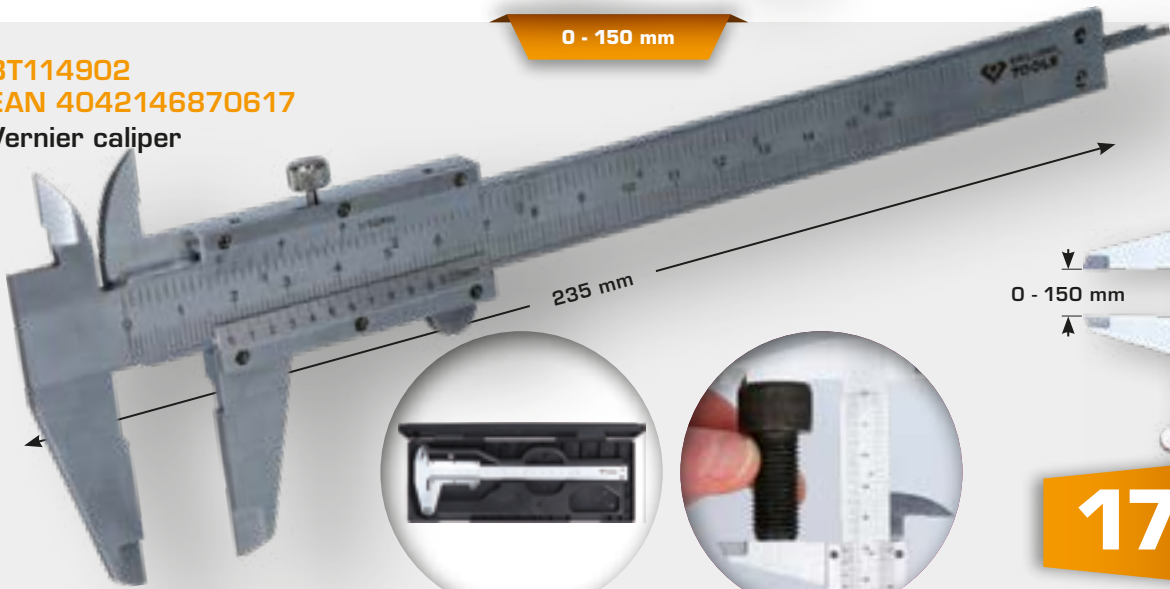

1,5 V
(LR 44)

12,- €

BT114902
EAN 4042146870617
Vernier caliper