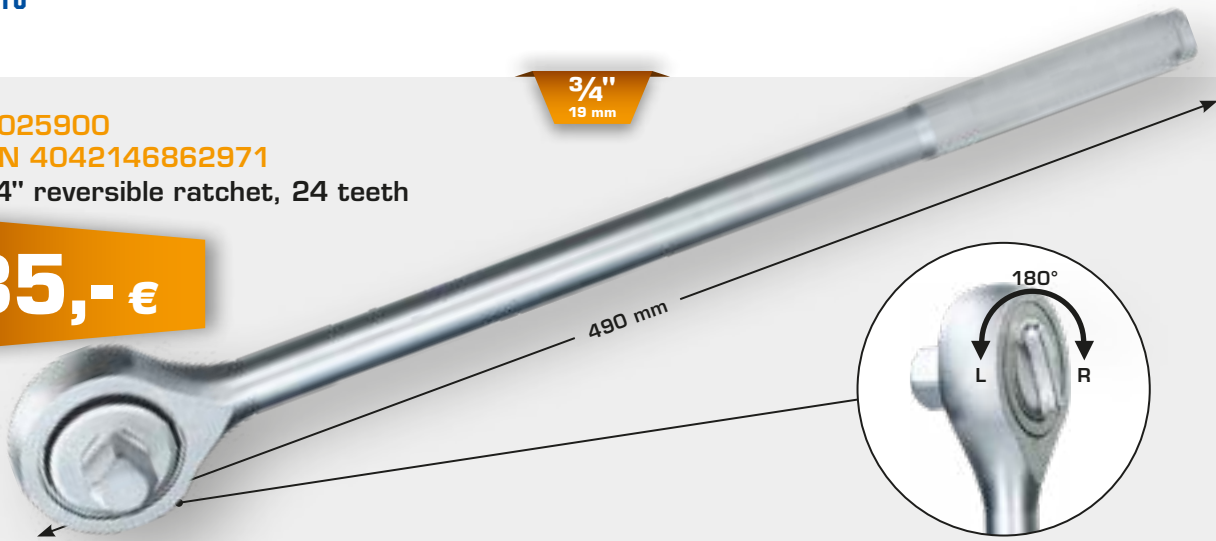

SOCKETS

BT025900
EAN 4042146862971
3/4" reversible ratchet, 24 teeth

35,- €