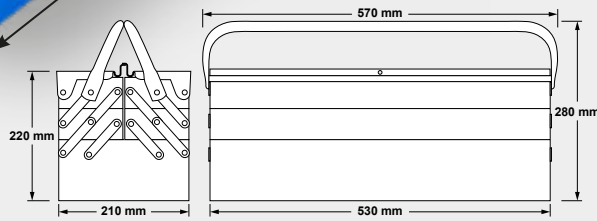

40,- €

BT156916
EAN 4042146867976
Universal funnel set

**3
pcs.**

Ø 160 mm / 1 L