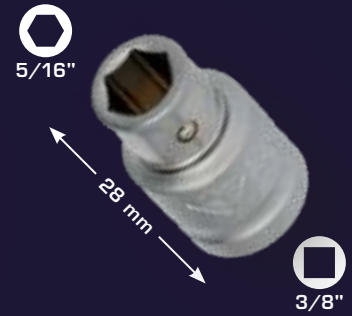

**3,- €**

3/8"  
10 mm

**BT021902**  
**EAN 4042146775783**  
3/8" Universal joint

**5,- €**

3/8"  
10 mm

**BT021903**  
**EAN 4042146775790**  
3/8" bit adaptor to 5/16"

**3,- €**

3/8"  
10 mm