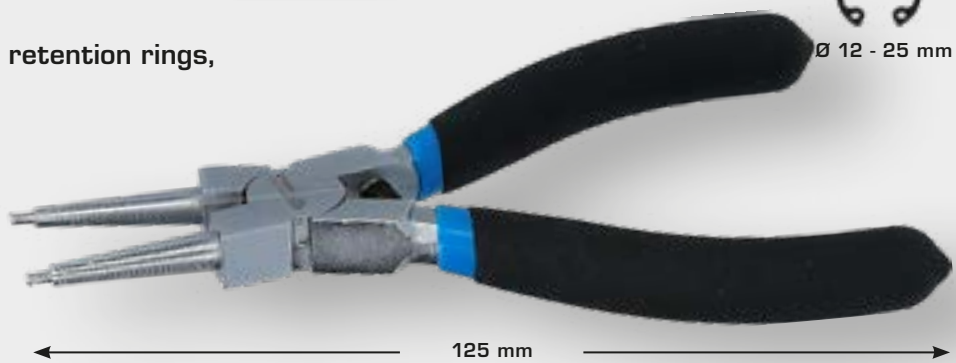

Ø 12 - 25 mm

BT067008
EAN 4042146861189

Circlip pliers for internal retention rings,
angled, 125 mm

Ø 12 - 25 mm

6,- €