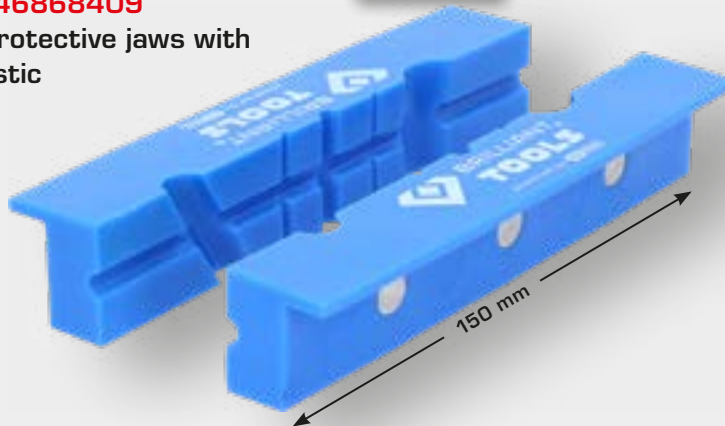

125,- €

BT156940
EAN 4042146868409
Bench vice-protective jaws with notches, plastic

2
pcs.