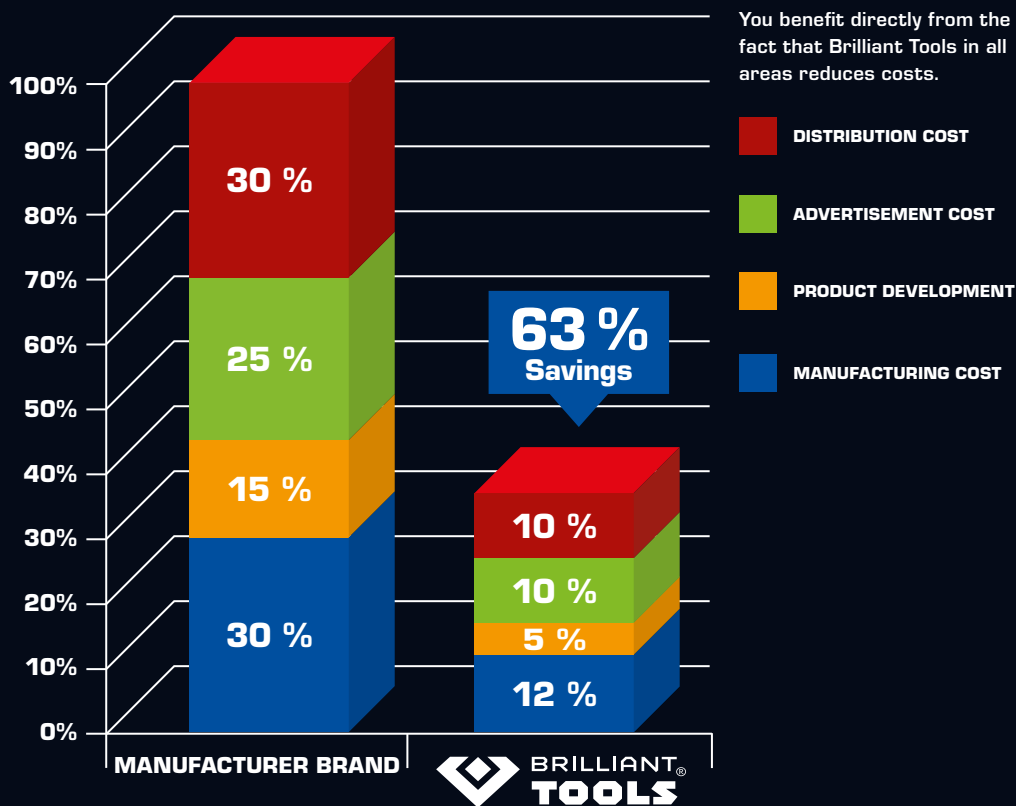

## BRILLIANT TOOLS AT A GLANCE:

MORE THAN  
**1.500**  
TOOLS

clearly arranged  
in our versatile  
assortment

UP TO  
**63 %**  
SAVING

due to the smart  
reduction to the  
essentials

VIA  
**5.000**  
DEALERS

# OUR RECIPE FOR SUCCESS. THE SMART REDUCTION TO THE TO THE ESSENTIALS: QUALITY.

BRILLIANT TOOLS does not need a large distribution structure and extravagant marketing activities. Our target group is happy to do without. Instead, our customers buy at a favorable price, without having to lower their quality expectations.