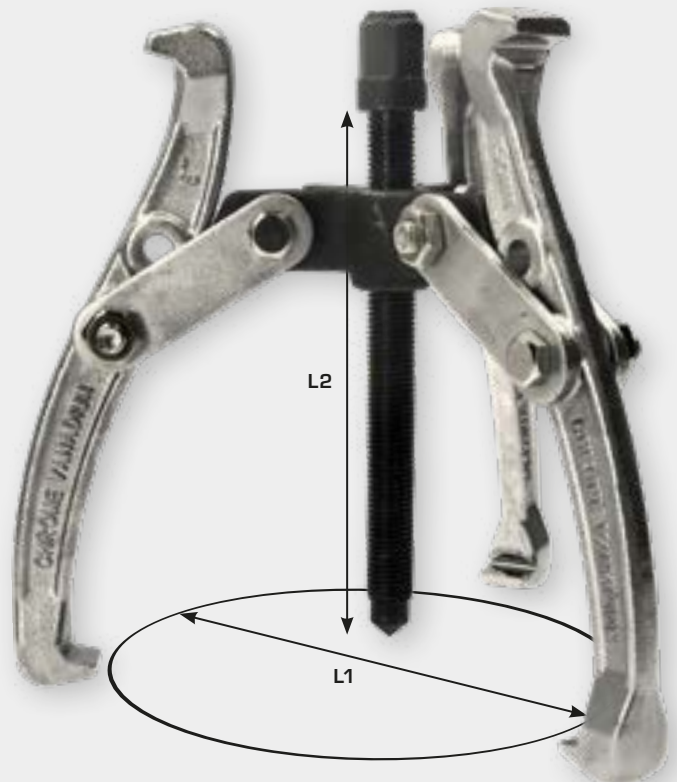

BT No.	L1	L2	EAN 4042146+	€
BT631024	50 mm	110 mm	844779	25,00
BT631025	60 mm	140 mm	844786	28,00
BT631026	80 mm	200 mm	844793	33,00