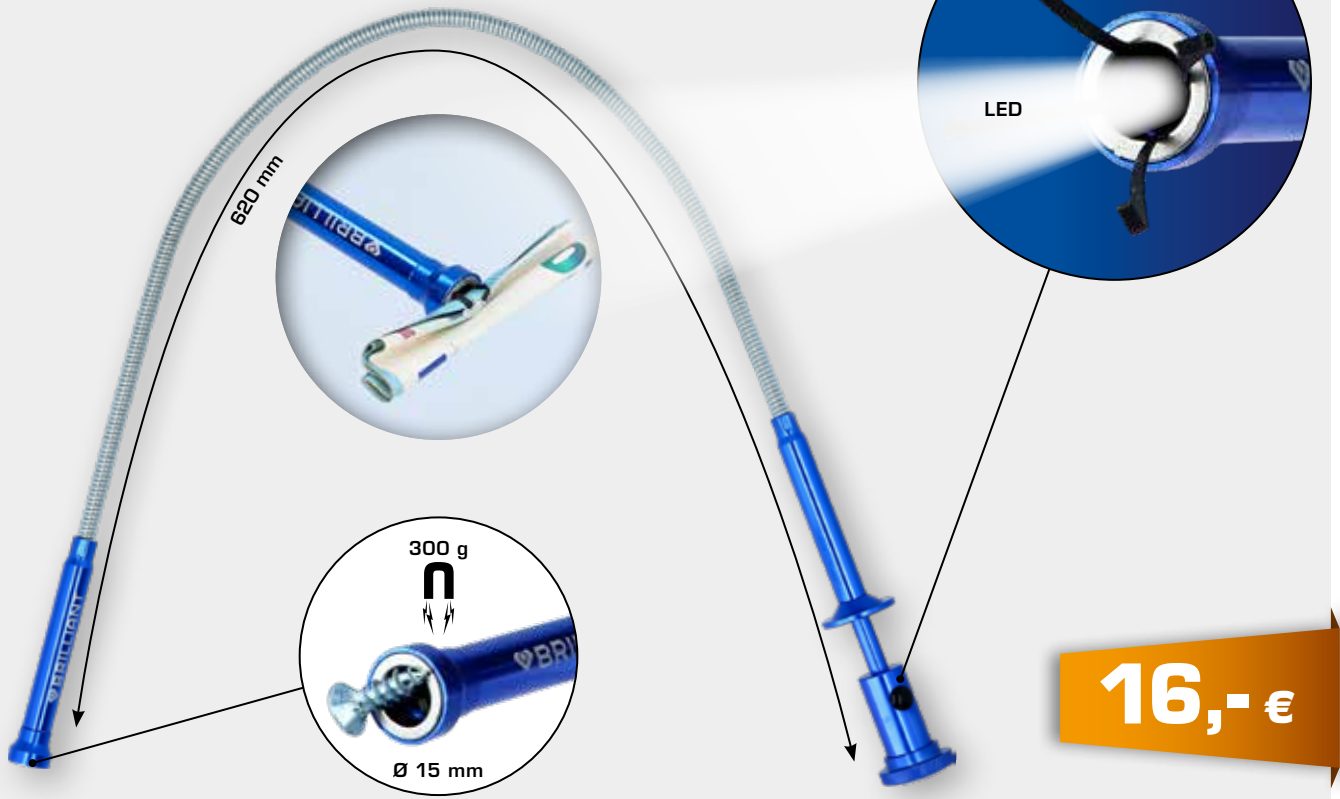

9,- €

500 mm

**BT115907**  
**EAN 4042146870938**  
Claw grip with magnet and LED, rigid

**BT115908**  
**EAN 4042146870945**  
Claw grip with magnet and LED, adaptable