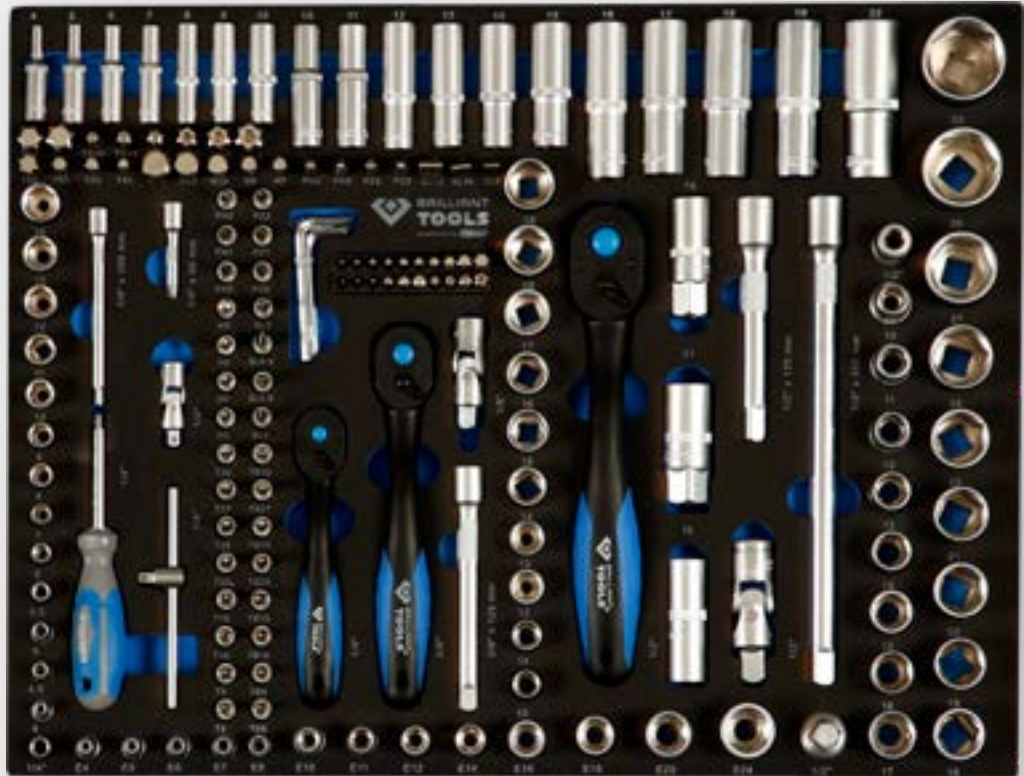

**16**  
pcs.

**BT158016**  
Ratchet spanners

**21**  
pcs.

**BT158021**  
Screwdrivers

**16**  
pcs.

**BT159016**  
Inset with circlip pliers, pliers, hammer and chisel

170  
pcs.

BT158170  
EAN 4042146833193  
Inset with sockets