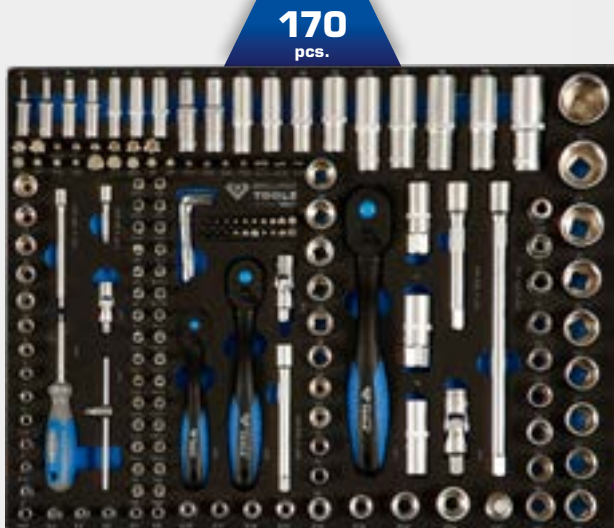

# WORKSHOP EQUIPMENT

**BT153473**  
**EAN 4042146769942**  
 Tool cabinet with 7 drawers and 473 tools

**473**  
 pcs.

**BT053208**  
 Bit set

**208**  
 pcs.

**649,- €**

**170**  
 pcs.

**BT158170**  
 Sockets