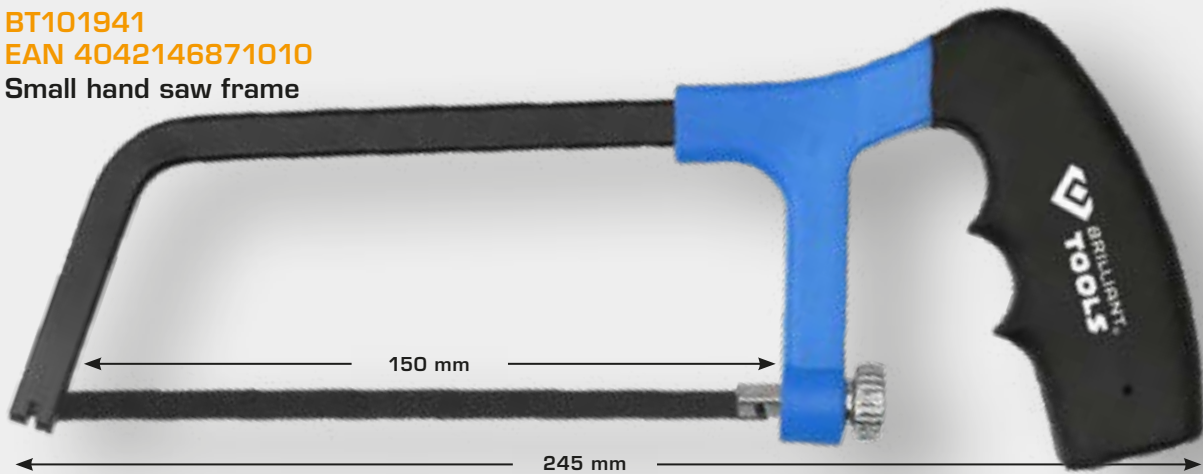

CUTTING AND SCRAPING TOOLS

BT101941
EAN 4042146871010
Small hand saw frame