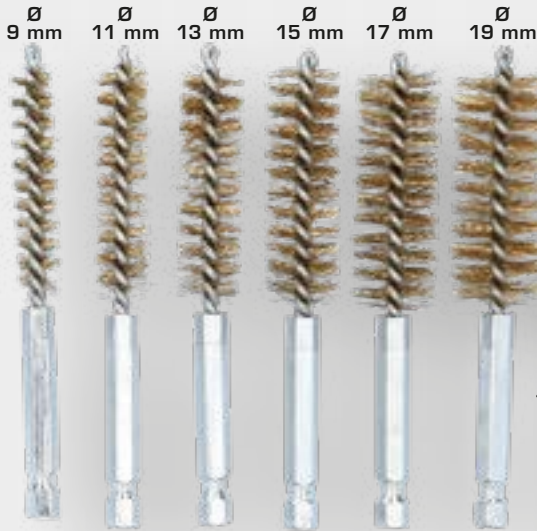

# FILES AND BRUSHES

**20**  
pcs.

**1/4"**  
6,3 mm

**BT103000**  
**EAN 4042146859162**  
cleaning brush set, 20 pcs

**23,- €**

Brass

Nylon

Steel