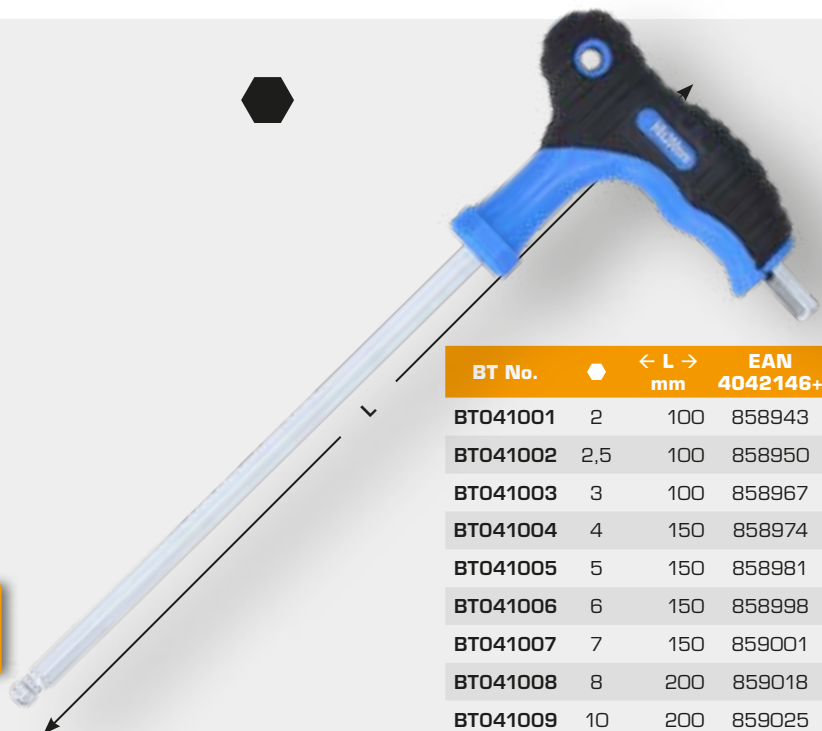

## ANGLED KEY WRENCH

**BT041100**  
**EAN 4042146778067**  
 T-handle ball ended hexagon key  
 wrench set

**9**  
 pcs.

**25,- €**

**BT041001...009**  
 T-handle ball ended hexagon  
 key wrench

**start from 3,- €**