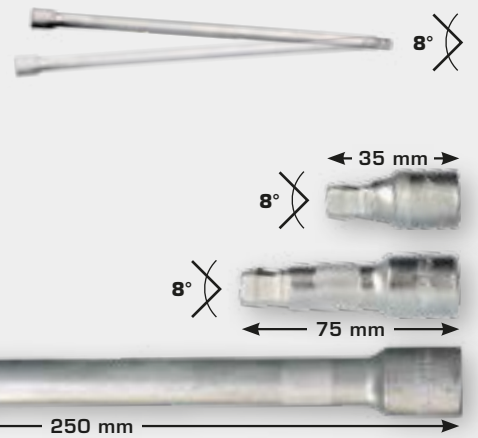

BT022911...913

1/2" wobble extension

1/2"
12,5 mm

BT No.	← L → mm	EAN 4042146+	€
BT022911	50	777657	4,00
BT022912	75	777664	5,00
BT022913	250	777671	8,00

start from **4,- €**