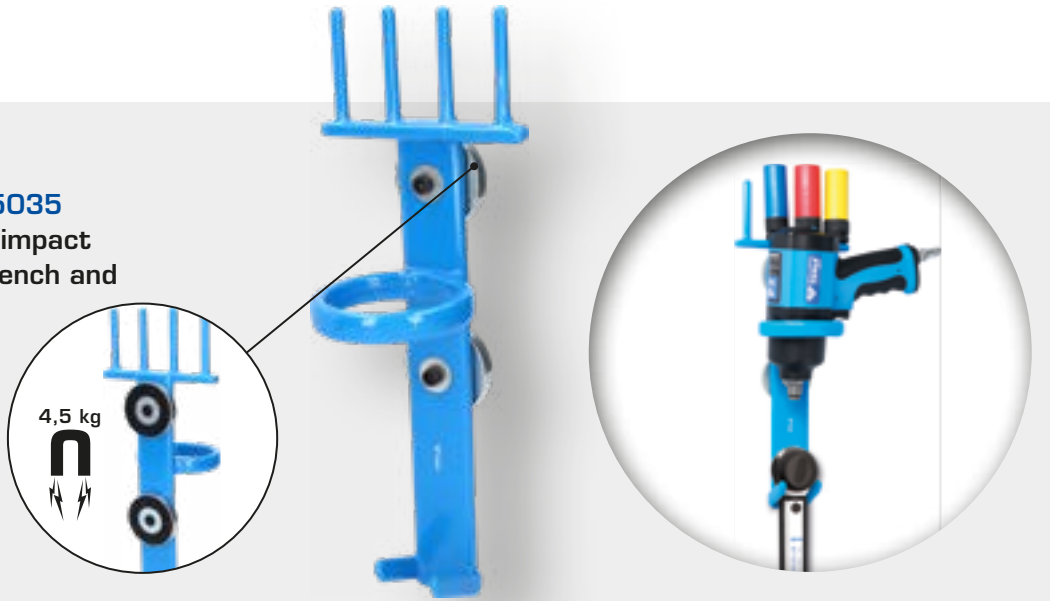

THEY KEEP THEIR PROMISES!

BT115902
EAN 4042146845035
Magnet holder for impact wrench, torque wrench and sockets

4,5 kg

19,- €

BT160400
EAN 4042146863077
1/2" Mini pneumatic impact wrench 1.240 Nm

1.240 Nm

135 mm